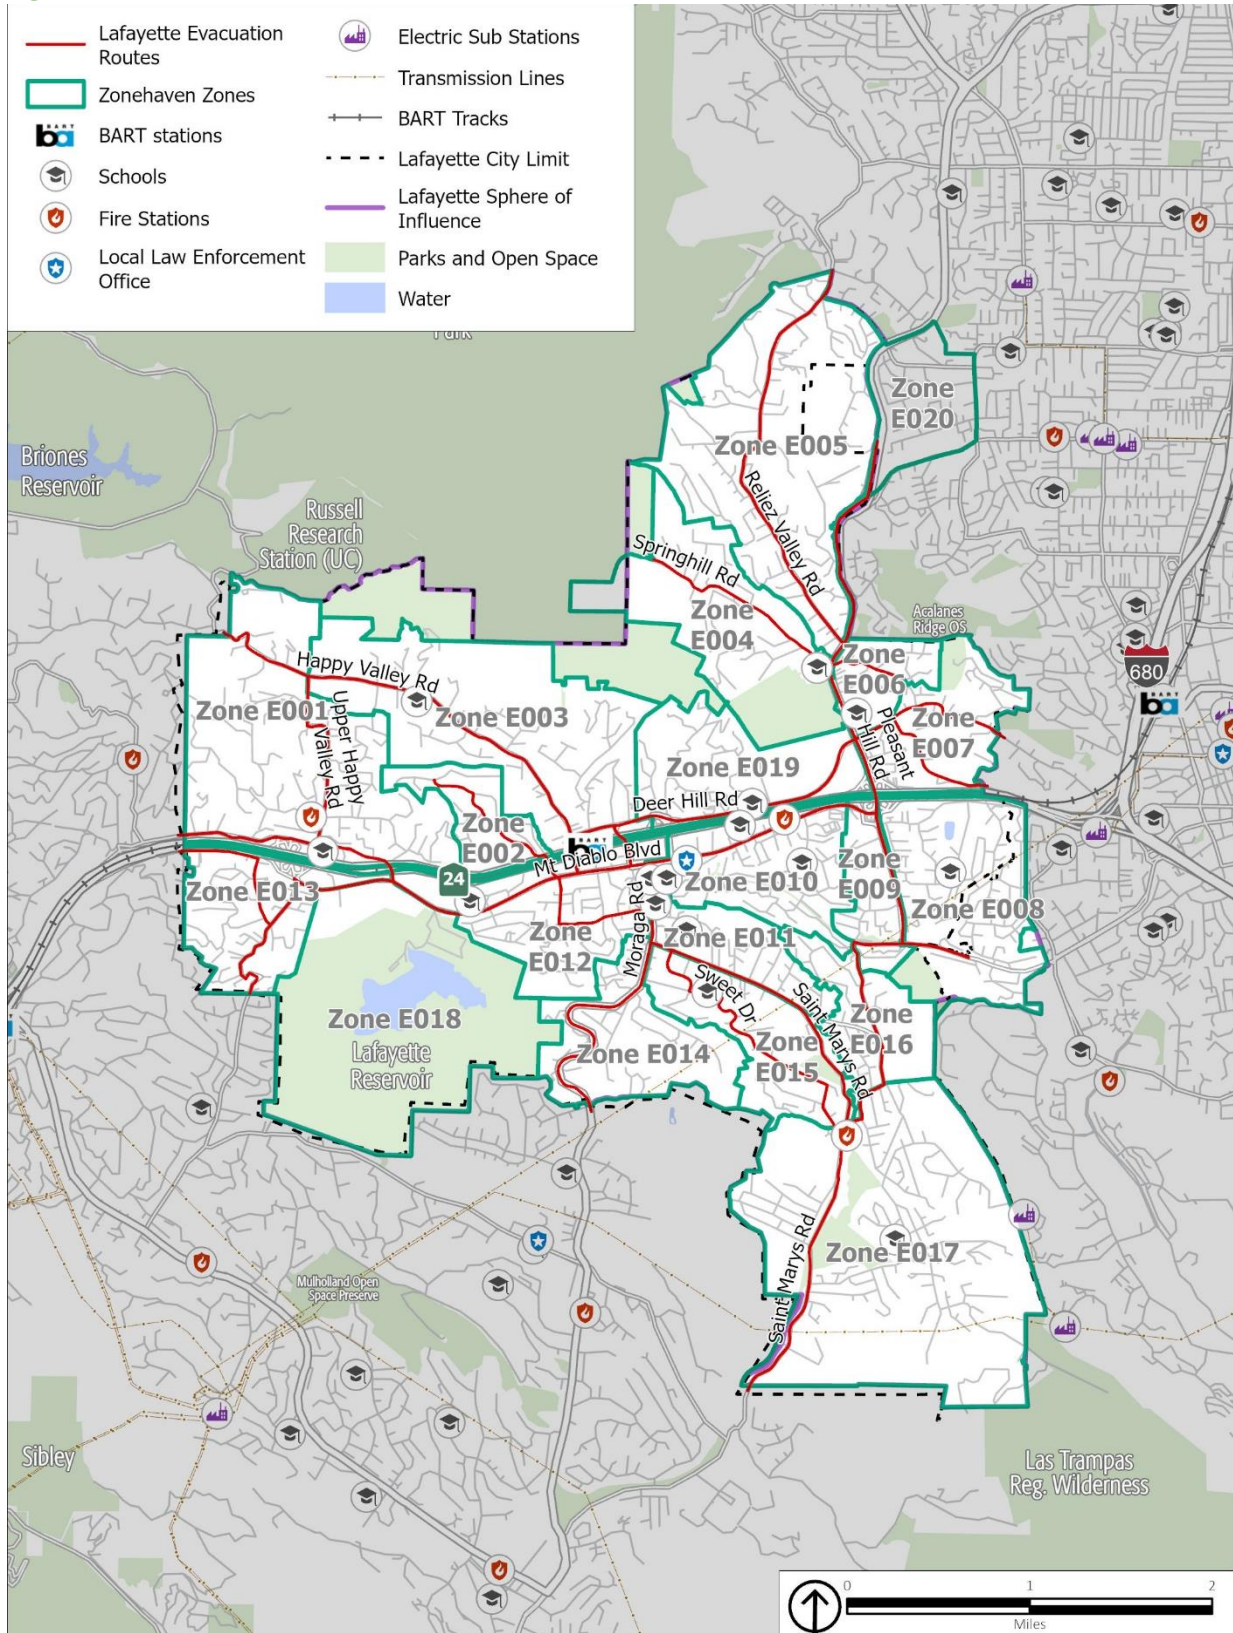

Figure S-1 Evacuation Routes and Zonehaven Aware Zones

Source: Cal OES, 2021; Contra Costa County, 2022; Esri, 2022; City of Lafayette, 2022; PlaceWorks 2023.