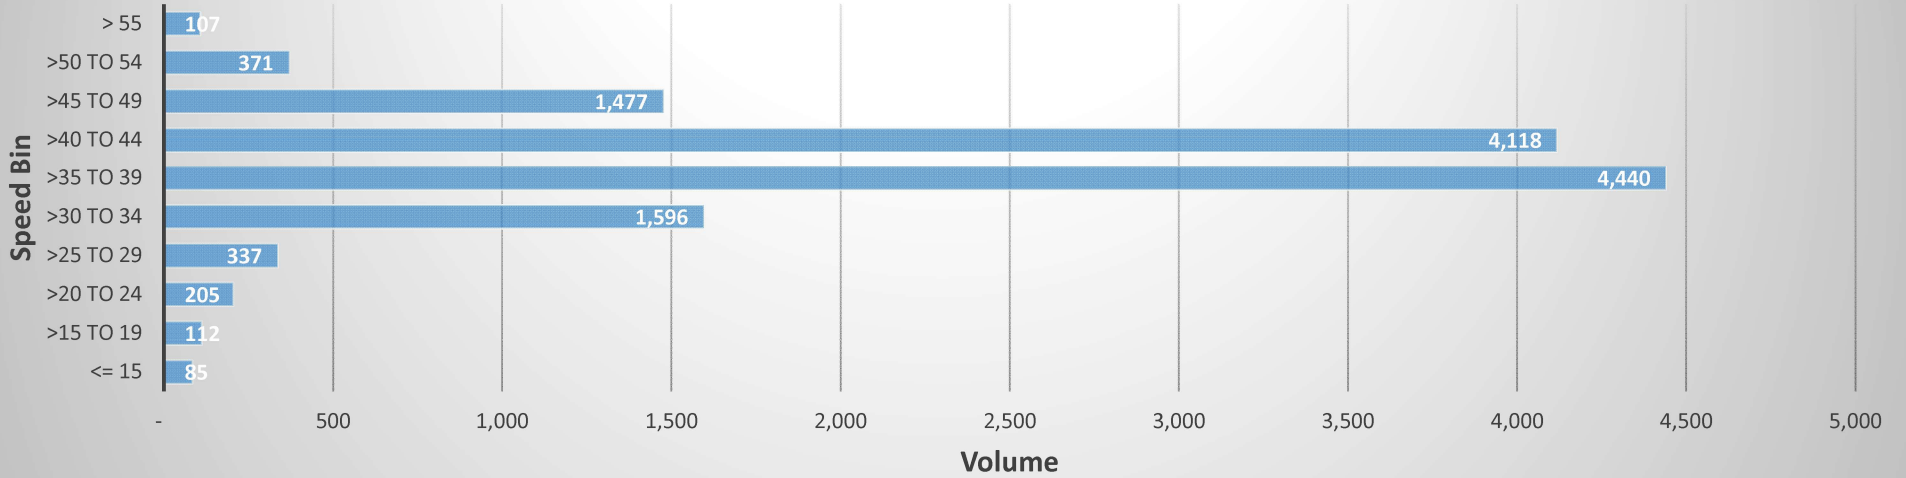

Traffic Volume Analysis by Speed Bins

1200 Block of Pleasant Hill Rd - Southbound

5/14/23 6:58 to 5/21/23 6:24

Average Daily Volume by Speed Bin

Avg. Volume		85	112	205	337	1,596	4,440	4,118	1,477	371	107	12,833
Volume		Speed										
Day	Date	<= 15	>15 to 19	>20 to 24	>25 to 29	>30 to 34	>35 to 39	>40 to 44	>45 to 49	>50 to 54	> 55	Total
Sun	5/14/2023	4	29	71	115	887	3431	3954	1531	314	67	10403
Mon	5/15/2023	10	33	129	355	1804	5123	5048	1741	448	130	14821
Tue	5/16/2023	277	222	311	390	1840	5357	4860	1742	516	144	15659
Wed	5/17/2023	141	108	346	462	2301	5663	4896	1645	423	166	16151
Thu	5/18/2023	227	278	472	673	2220	5387	4761	1756	444	146	16364
Fri	5/19/2023	17	63	188	457	2129	5820	4963	1774	431	117	15959
Sat	5/20/2023	1	50	123	234	1562	4669	4368	1547	353	69	12976
Sun	5/21/2023	1		2	7	25	71	96	76	35	20	333
Total		678	783	1642	2693	12768	35521	32946	11812	2964	859	102666