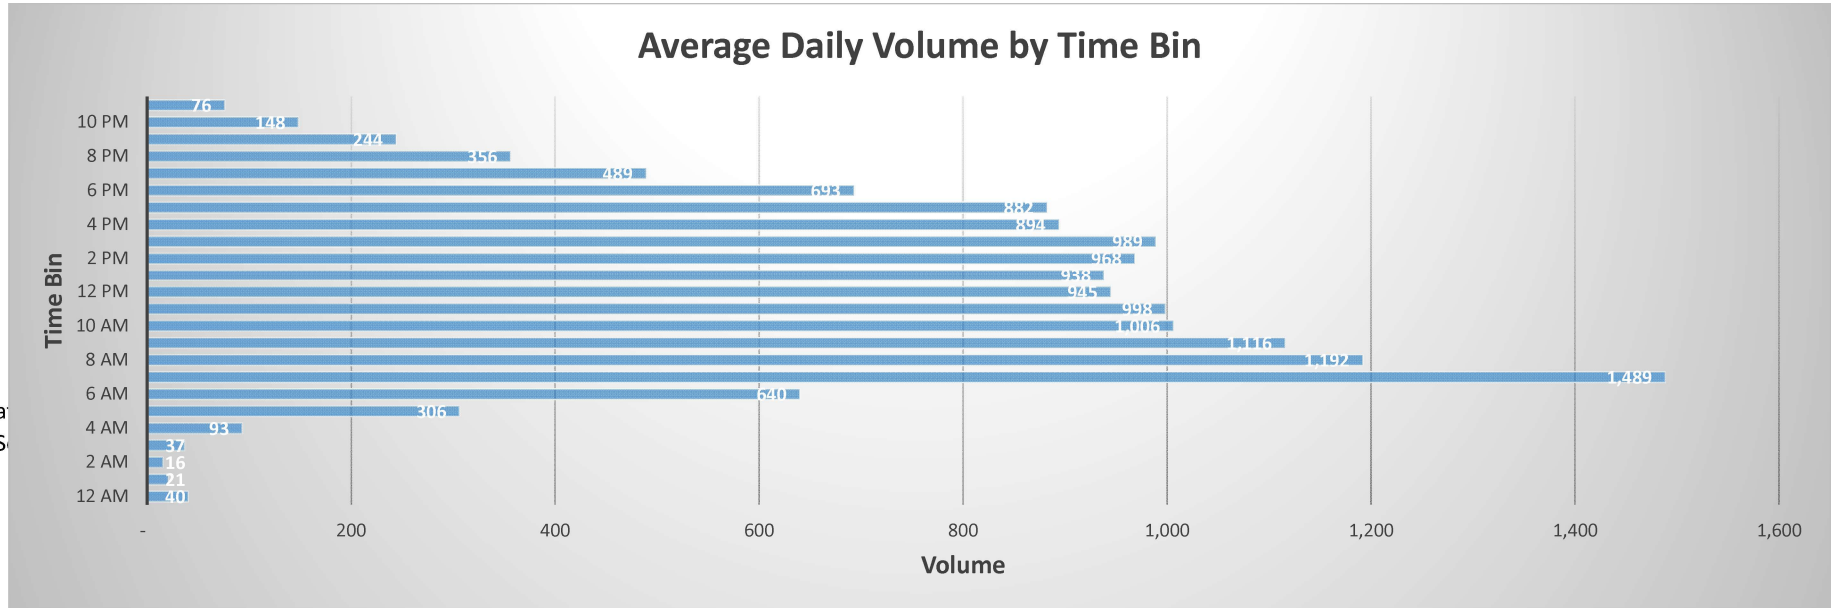

Traffic Volume Analysis by Time Bins

1200 Block of Pleasant Hill Rd - Southbound

5/14/23 6:58 to 5/21/23 6:24

Avg. Volume		40	21	16	37	93	306	640	1,489	1,192	1,116	1,006	998	945	938	968	989	894	882	693	489	356	244	148	76	12,833
Count of Speed Time																										
Day	Date	12 AM	1 AM	2 AM	3 AM	4 AM	5 AM	6 AM	7 AM	8 AM	9 AM	10 AM	11 AM	12 PM	1 PM	2 PM	3 PM	4 PM	5 PM	6 PM	7 PM	8 PM	9 PM	10 PM	11 PM	Total
Sun	5/14/2023							11	287	582	817	908	995	1006	895	842	798	773	645	570	518	369	215	115	57	10403
Mon	5/15/2023	31	12	16	42	99	389	885	1887	1602	1013	941	897	872	874	962	977	876	868	623	381	257	172	88	57	14821
Tue	5/16/2023	34	14	8	36	114	421	954	2016	1028	1413	1037	1020	895	902	978	1002	948	949	690	465	344	223	107	61	15659
Wed	5/17/2023	23	19	11	37	117	420	1059	2163	1399	1233	1099	994	902	1047	948	1010	882	914	696	451	346	208	123	50	16151
Thu	5/18/2023	33	10	12	37	132	421	1151	1928	1550	1326	997	931	957	946	1006	1020	954	981	732	469	366	235	116	54	16364
Fri	5/19/2023	40	12	22	48	107	334	773	1666	1494	1147	986	1006	922	882	1117	1057	1006	925	820	560	368	319	240	108	15959
Sat	5/20/2023	42	43	20	34	49	79	220	473	688	862	1074	1145	1059	1020	924	1058	819	894	720	579	444	337	249	144	12976
Sun	5/21/2023	78	34	20	22	35	79	65																		333
Total		281	144	109	256	653	2143	5118	10420	8343	7811	7042	6988	6613	6566	6777	6922	6258	6176	4851	3423	2494	1709	1038	531	102666