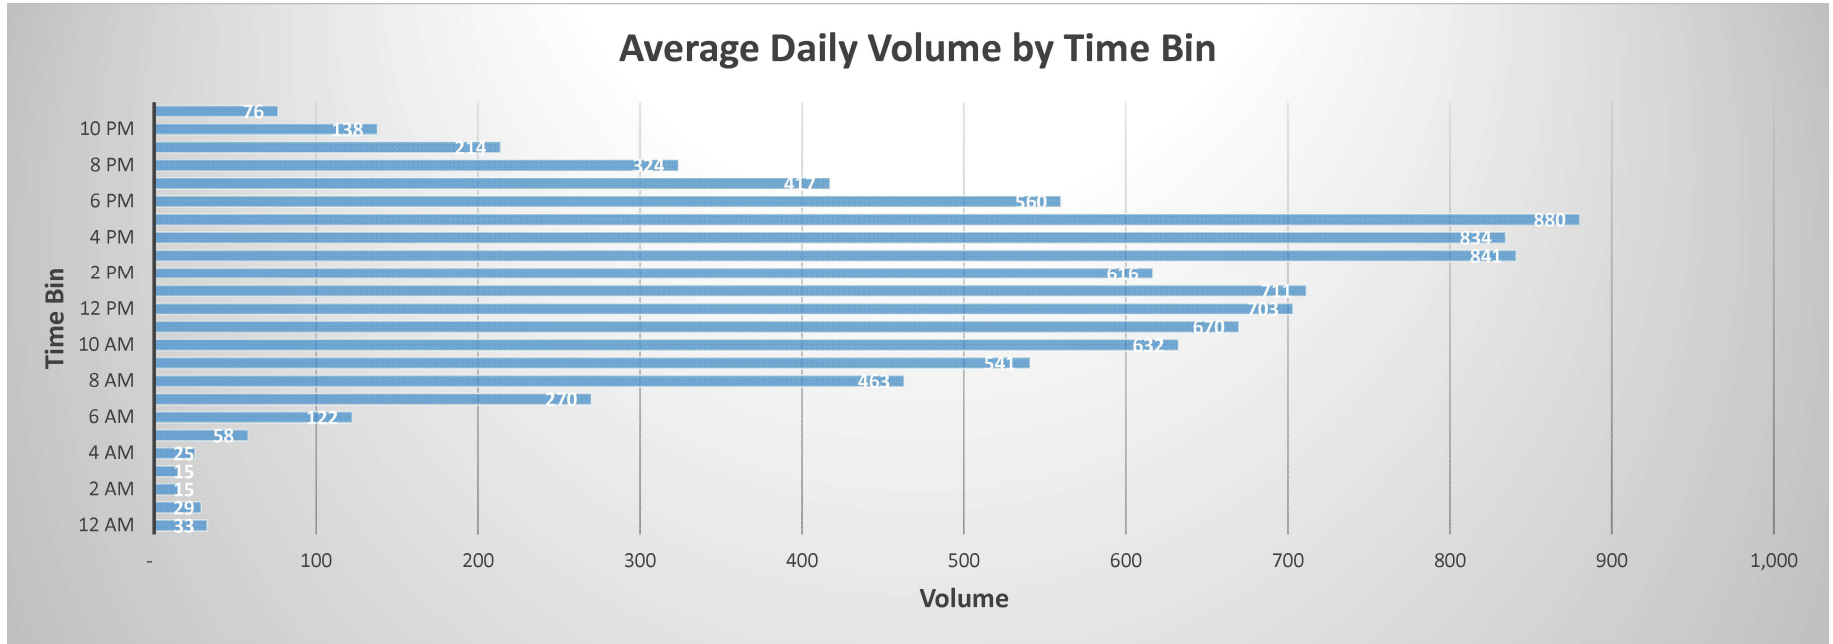

Traffic Volume Analysis by Time Bins

3500 Block of Deer Hill Rd - Eastbound

7/19/23 14:51 to 7/25/23 16:08

Avg. Volume	33	29	15	15	25	58	122	270	463	541	632	670	703	711	616	841	834	880	560	417	324	214	138	76	####
Count of Speed Time																									
Date	12 AM	1 AM	2 AM	3 AM	4 AM	5 AM	6 AM	7 AM	8 AM	9 AM	10 AM	11 AM	12 PM	1 PM	2 PM	3 PM	4 PM	5 PM	6 PM	7 PM	8 PM	9 PM	10 PM	11 PM	Total
Wed 7/19/2023															95	946	1197	1210	735	493	354	244	138	80	5492
Thu 7/20/2023	18	27	14	20	35	79	146	345	569	588	668	699	740	782	747	898	1145	1186	716	464	363	228	159	77	10713
Fri 7/21/2023	29	28	13	13	26	69	142	309	531	614	656	672	762	776	770	1049	1160	874	520	428	351	243	186	92	10313
Sat 7/22/2023	49	34	29	12	11	33	72	170	348	462	667	649	595	605	637	586	534	599	456	370	293	251	134	105	7701
Sun 7/23/2023	47	46	19	14	19	39	63	110	261	354	467	554	546	533	551	559	440	471	368	346	296	155	92	55	6405
Mon 7/24/2023	29	15	8	18	26	58	144	323	504	490	570	577	684	662	697	831	1161	941	564	402	285	162	118	49	9318
Tue 7/25/2023	24	25	7	13	35	70	167	362	565	736	766	866	891	910	818	1017	204								7476
Total	196	175	90	90	152	348	734	1619	2778	3244	3794	4017	4218	4268	4315	5886	5841	5281	3359	2503	1942	1283	827	458	57418