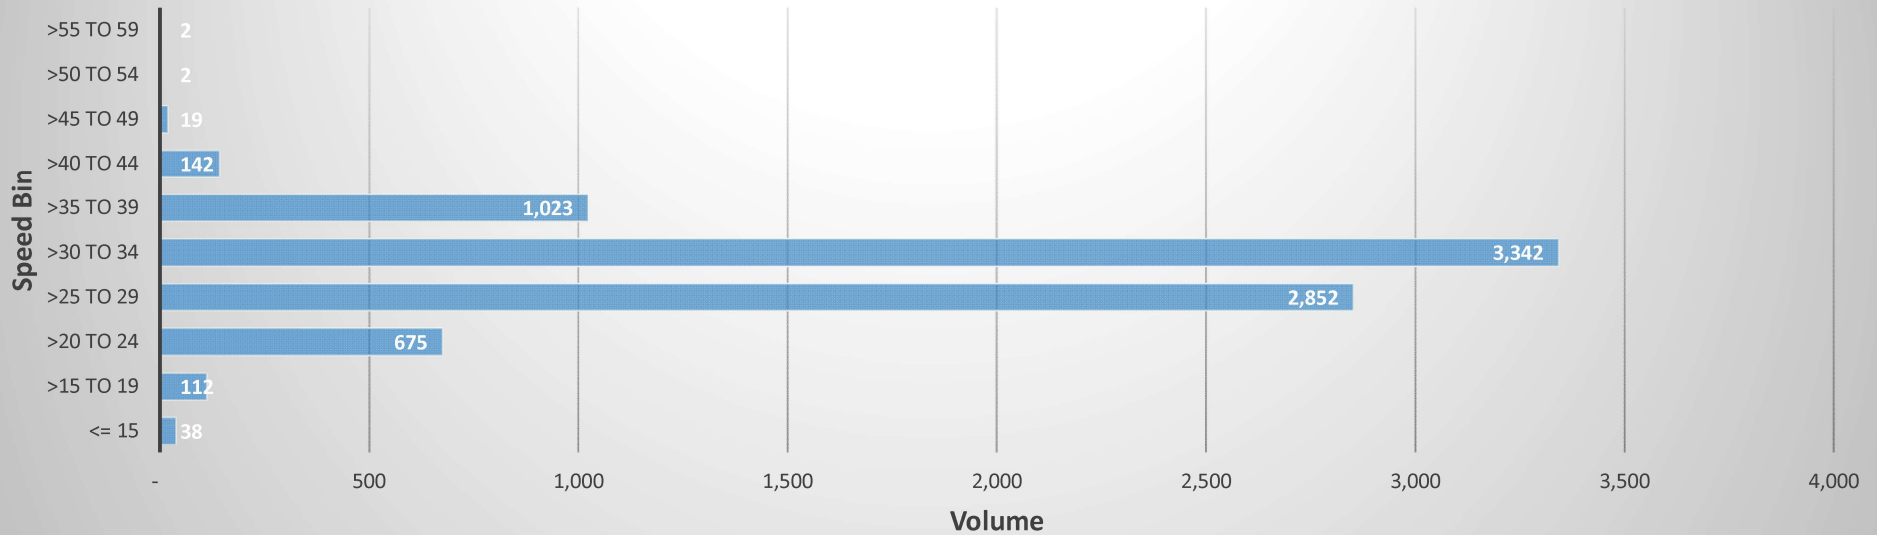

Traffic Volume Analysis by Time Bins

3500 Block of Deer Hill Rd - Eastbound

7/19/23 14:51 to 7/25/23 16:08

Average Daily Volume by Speed Bin

Avg. Volume	38	112	675	2,852	3,342	1,023	142	19	2	2	1	####
Volume	Time											
Date	<= 15	>15 to 19	>20 to 24	>25 to 29	>30 to 34	>35 to 39	>40 to 44	>45 to 49	>50 to 54	>55 to 59	>60 to 64	Total
Wed 7/19/2023	53	135	611	1864	2079	639	93	14	2	2		5492
Thu 7/20/2023	121	219	964	3644	4286	1269	187	21	1	1		10713
Fri 7/21/2023	18	99	830	3697	4198	1269	176	23	2	1		10313
Sat 7/22/2023		55	479	2445	3425	1112	163	21			1	7701
Sun 7/23/2023	4	62	431	2209	2703	847	127	18	2	2		6405
Mon 7/24/2023	14	106	674	3276	3852	1220	150	20	4	2		9318
Tue 7/25/2023	20	108	739	2832	2852	808	99	17	1			7476
Total	230	784	4728	19967	23395	7164	995	134	12	8	1	57418