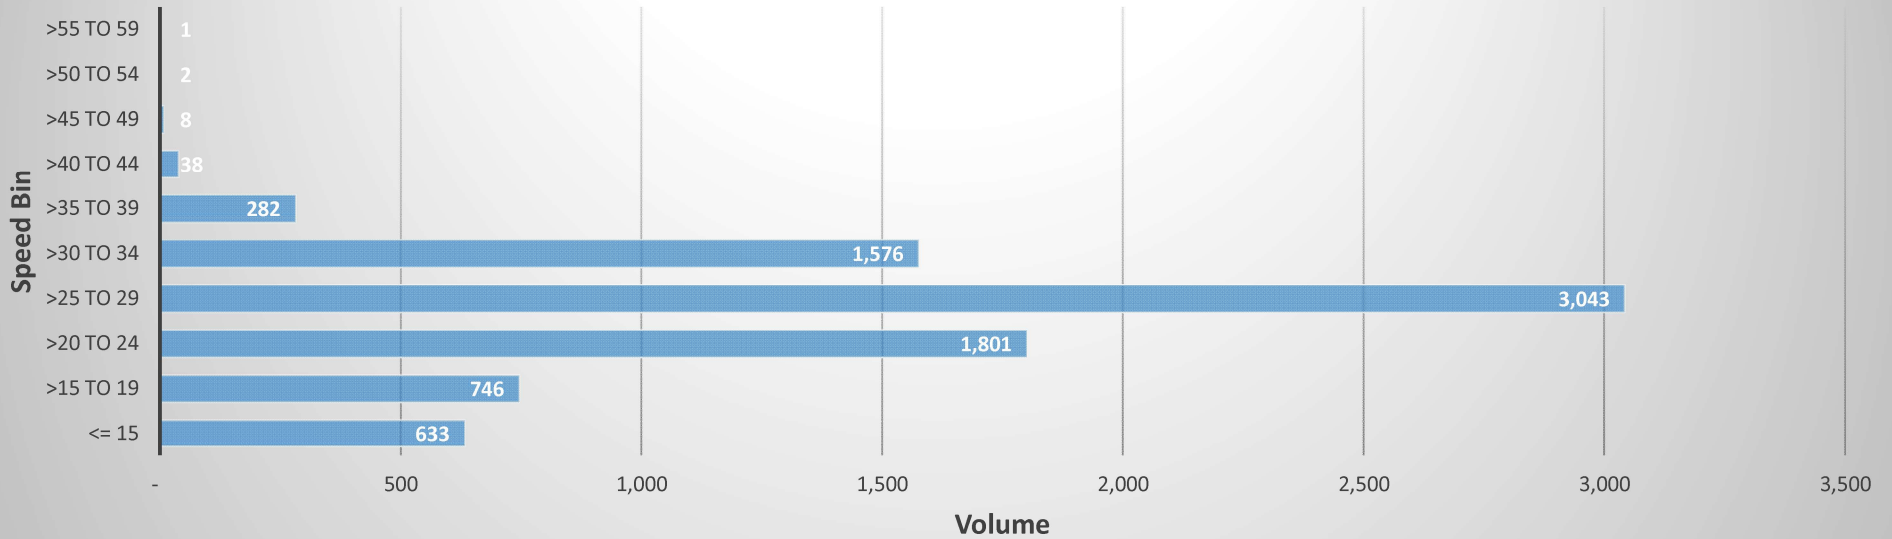

Traffic Volume Analysis by Time Bins

1000 Block of First Street - Southbound

6/17/23 7:03 to 6/24/23 5:56

Average Daily Volume by Speed Bin

Avg. Volume		633	746	1,801	3,043	1,576	282	38	8	2	1	7955
Volume		Time										
Date		<= 15	>15 to 19	>20 to 24	>25 to 29	>30 to 34	>35 to 39	>40 to 44	>45 to 49	>50 to 54	>55 to 59	Total
Sat	6/17/2023	203	479	1966	3370	1620	248	37	9	2		7934
Sun	6/18/2023	113	312	1433	3115	1612	292	33	6	1		6917
Mon	6/19/2023	836	829	2102	3256	1765	318	50	11	1	1	9169
Tue	6/20/2023	784	890	2099	3540	1869	302	34	10	1	1	9530
Wed	6/21/2023	697	850	2269	3780	1862	318	48	8	2		9834
Thu	6/22/2023	1021	949	2286	3538	1910	364	47	8	3	2	10128
Fri	6/23/2023	777	914	2222	3653	1897	400	48	8			9919
Sat	6/24/2023			28	88	71	13	7	1			208
Total		4431	5223	14405	24340	12606	2255	304	61	10	4	63639