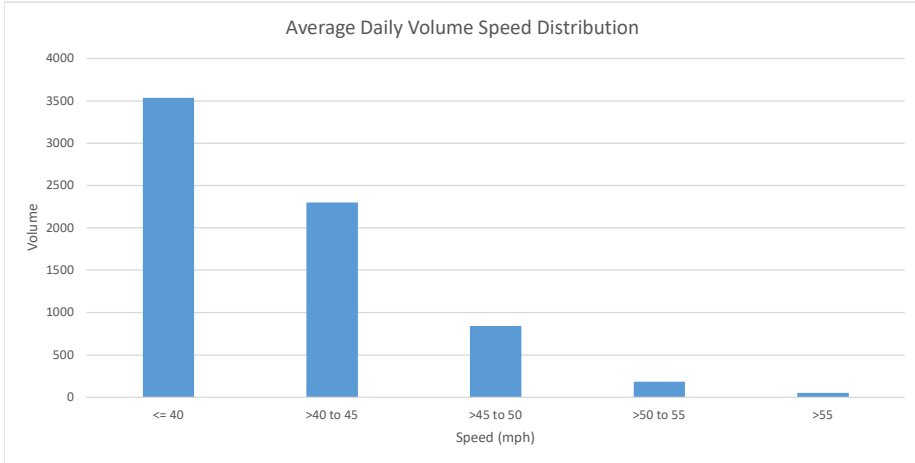

Summary Traffic Report

Lafayette Police

3471 Mt Diablo Blvd Lafayette, CA 94549

Location: 900 Block Pleasant Hill Rd

Direction: Southbound

Dates: 04/27/2023 to 05/03/2023

Speed Limit: 40 mph

Speed Distribution