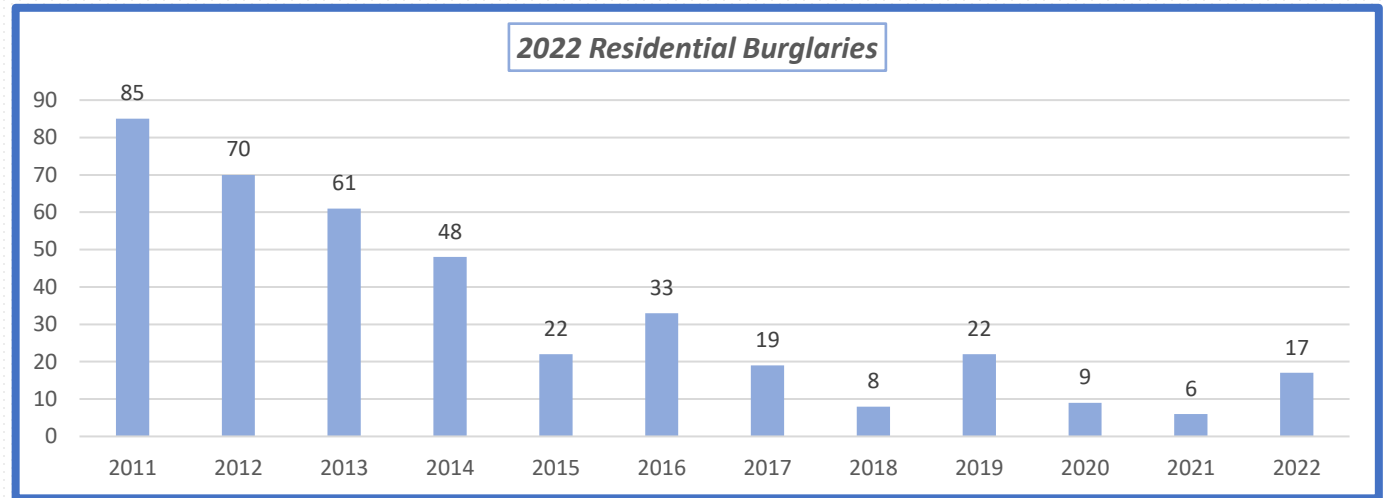

# 2023 Semi-Annual Update

## Property Crimes

The largest number of crimes that occur within Lafayette are those that target items of property.

**Year to Date 2023  
(Jan – June)**

**Residential Burglaries:  
10**

**Commercial Burglaries: 8**