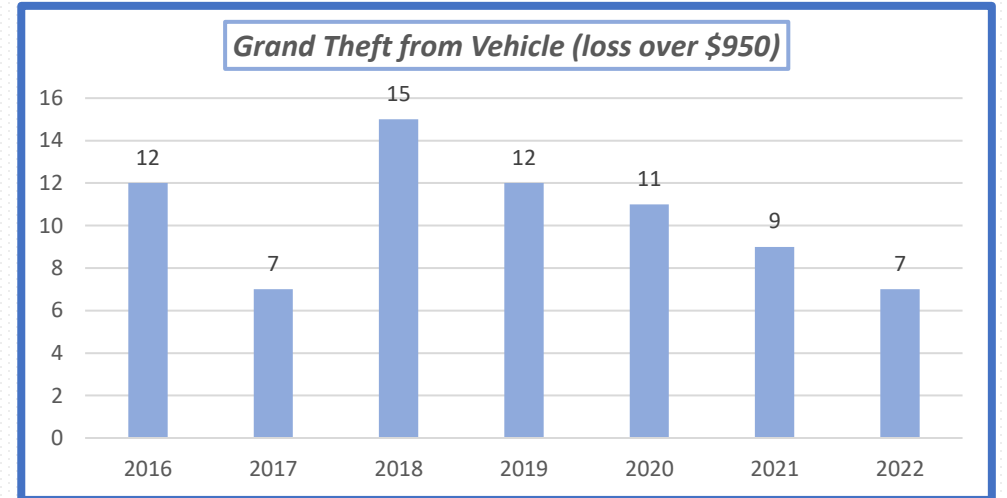

## Property Crimes

The largest number of crimes that occur within Lafayette are those that target items of property.

**Year to Date 2023  
(Jan – June)**

**Residential Burglaries:  
10**

**Commercial Burglaries: 8**

## Property Crimes

**Year to Date 2023 (Jan – June): 15**

**Year to Date 2023  
(Jan – June):  
5**

**Year to Date 2023  
(Jan – June):  
10**