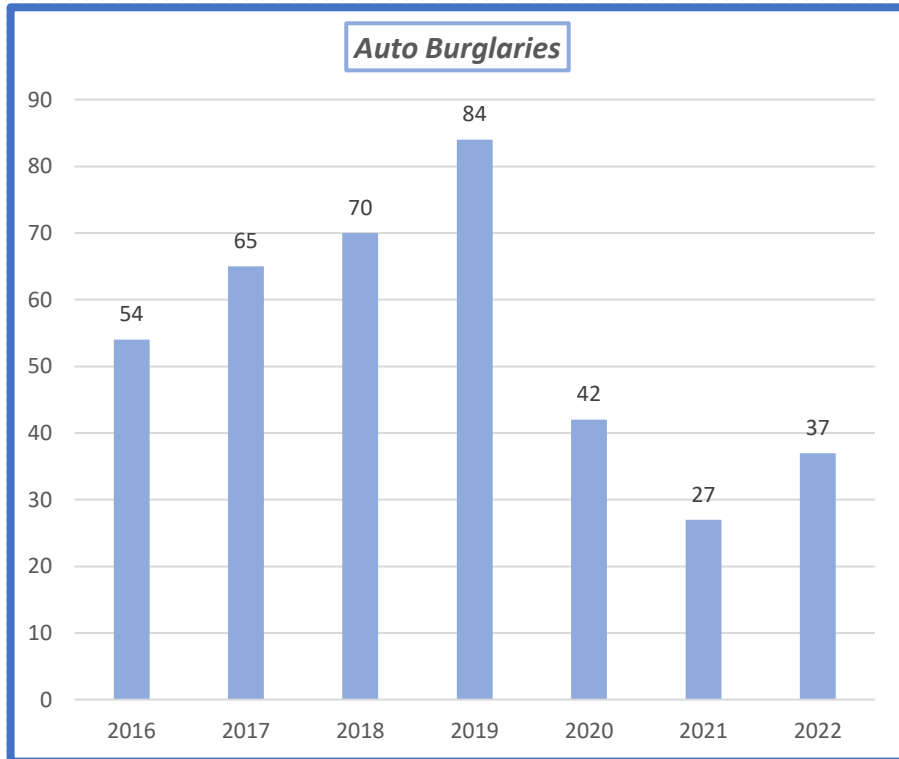

2023 Semi-Annual Update

Property Crimes

Year to Date 2023 (Jan – June): 15

**Year to Date 2023
(Jan – June):
5**

**Year to Date 2023
(Jan – June):
10**