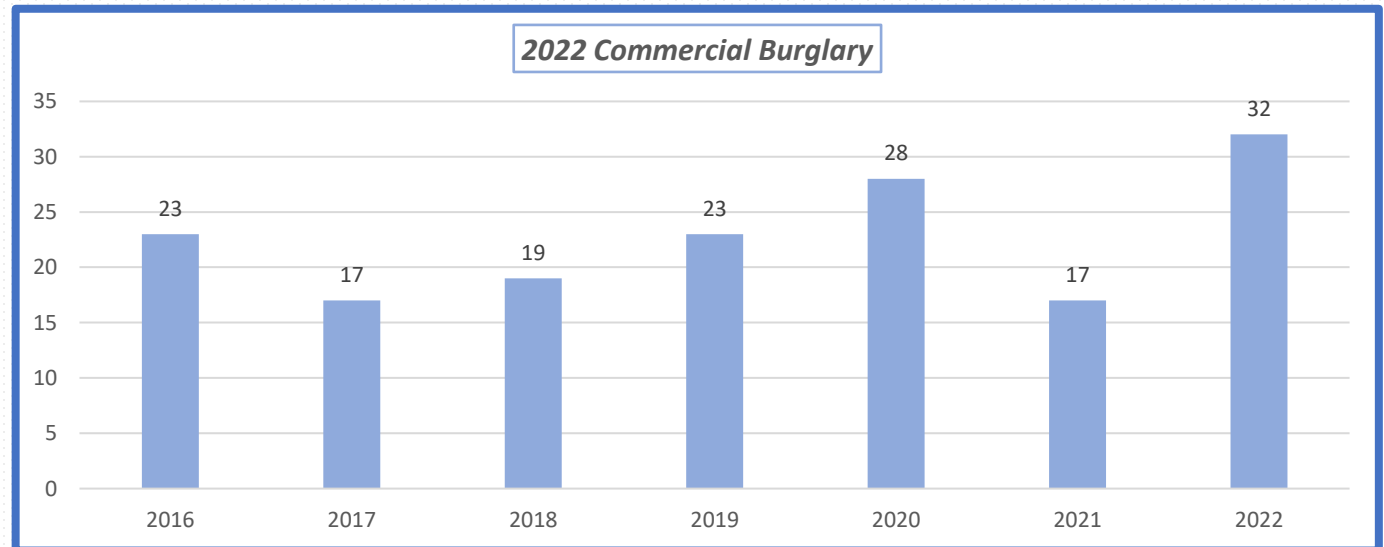

# 2023 Semi-Annual Update

## Property Crimes

The largest number of crimes that occur within Lafayette are those that target items of property.

**Year to Date 2023  
(Jan – June)**

**Residential Burglaries:  
10**

**Commercial Burglaries: 8**