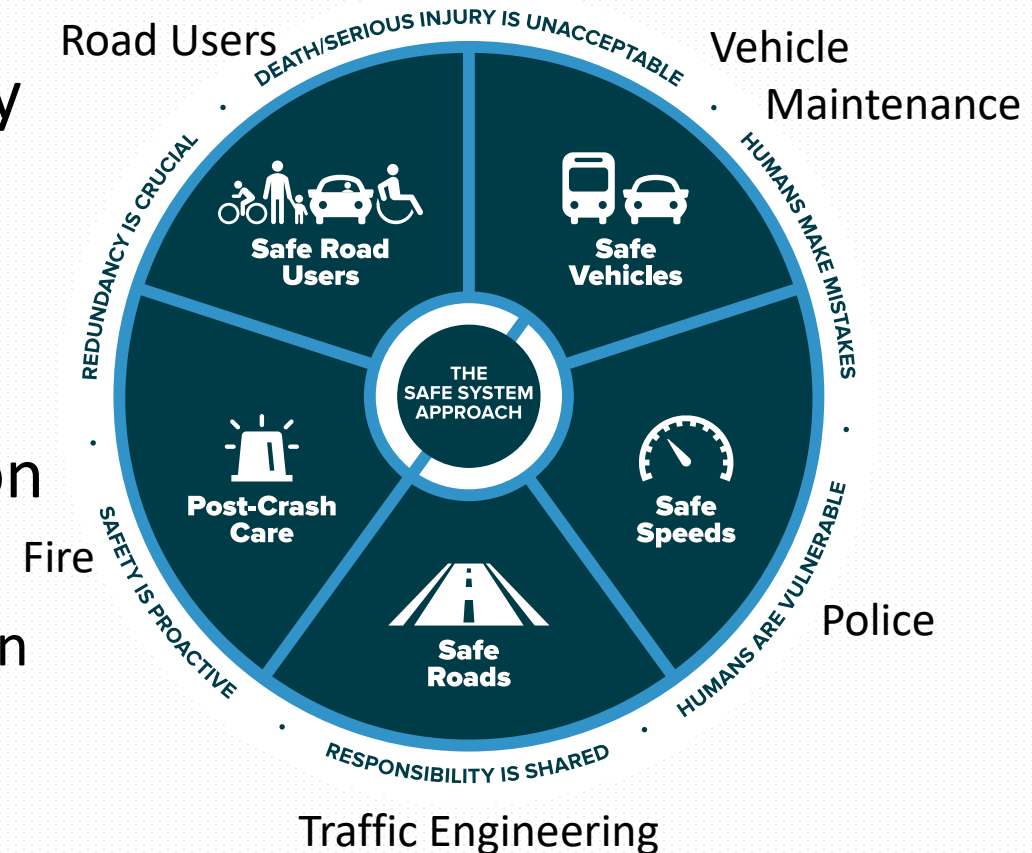

# 2023 Semi-Annual Update

Year to Date (Jan – June) 2023

TRAFFIC ACCIDENT - PROPERTY	32
TRAFFIC ACCIDENT - INJURY	21
TRAFFIC ACCIDENT - FATAL	0
HIT & RUN	12

TRAFFIC COLLISIONS  
LAFAYETTE  
2017 - 2022

# Slow Down Lafayette Safer Streets for All

***Speed is the most critical factor affecting injuries***

- Traffic safety continues to be a top priority
- *Slow Down Lafayette* launches in August
  - Part of the City's Vision Zero efforts
  - Targets awareness and education
- Focused on reducing speeds and education
  - Identifies higher risk areas using data
  - Uses speed displays to help drivers slow down
  - Provides information and education to all

## Vision Zero