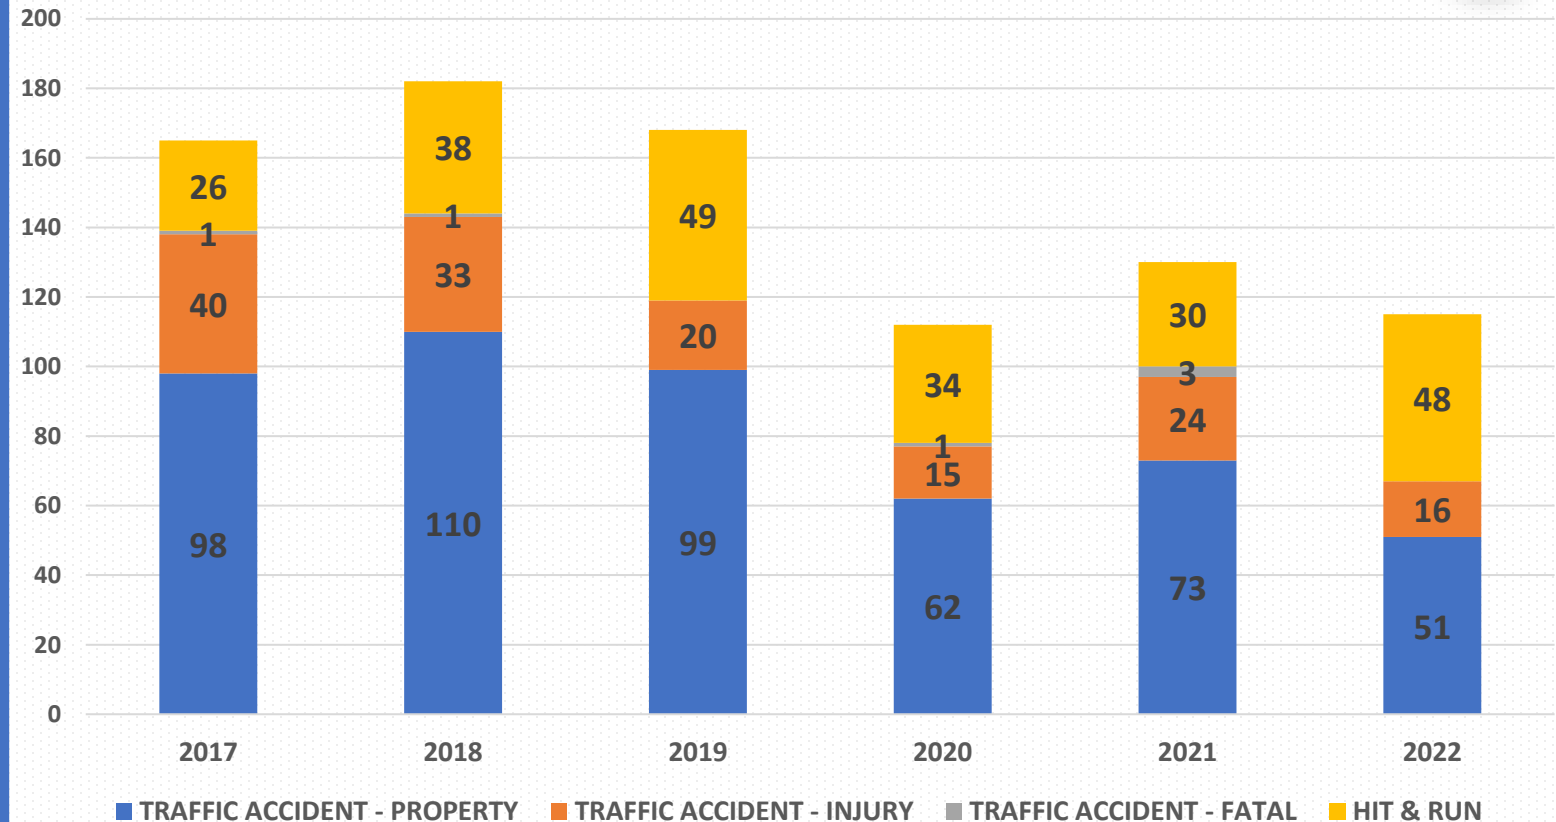

## Property Crimes

**Year to Date 2023 (Jan – June): 15**

**Year to Date 2023  
(Jan – June):  
5**

**Year to Date 2023  
(Jan – June):  
10**

# 2023 Semi-Annual Update

Year to Date (Jan – June) 2023

TRAFFIC ACCIDENT - PROPERTY	32
TRAFFIC ACCIDENT - INJURY	21
TRAFFIC ACCIDENT - FATAL	0
HIT & RUN	12

TRAFFIC COLLISIONS  
LAFAYETTE  
2017 - 2022