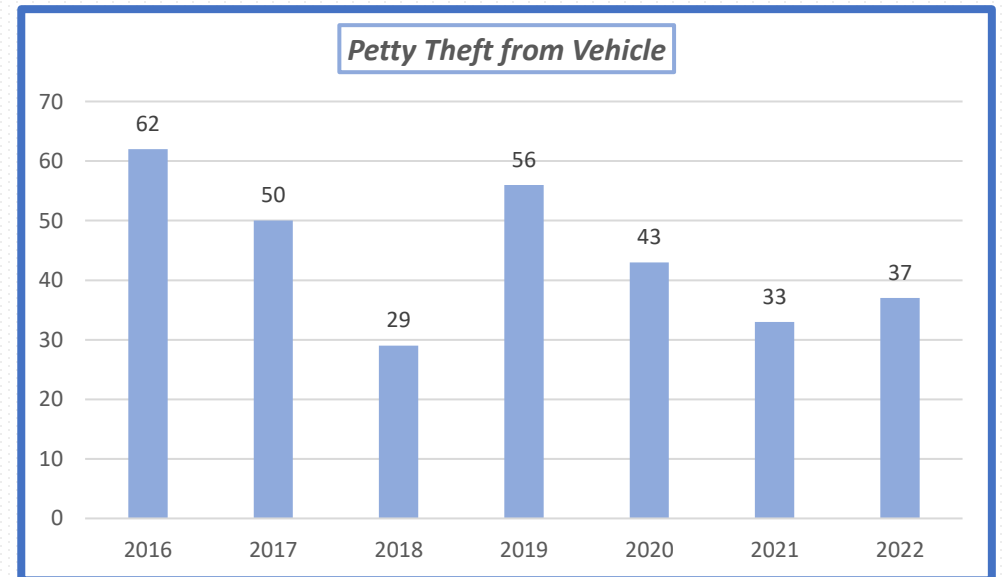

## Property Crimes

The largest number of crimes that occur within Lafayette are those that target items of property.

**Year to Date 2023  
(Jan – June)**

**Residential Burglaries:  
10**

**Commercial Burglaries: 8**

# 2023 Semi-Annual Update

## Property Crimes

**Year to Date 2023 (Jan – June): 15**

**Year to Date 2023  
(Jan – June):  
5**

**Year to Date 2023  
(Jan – June):  
10**