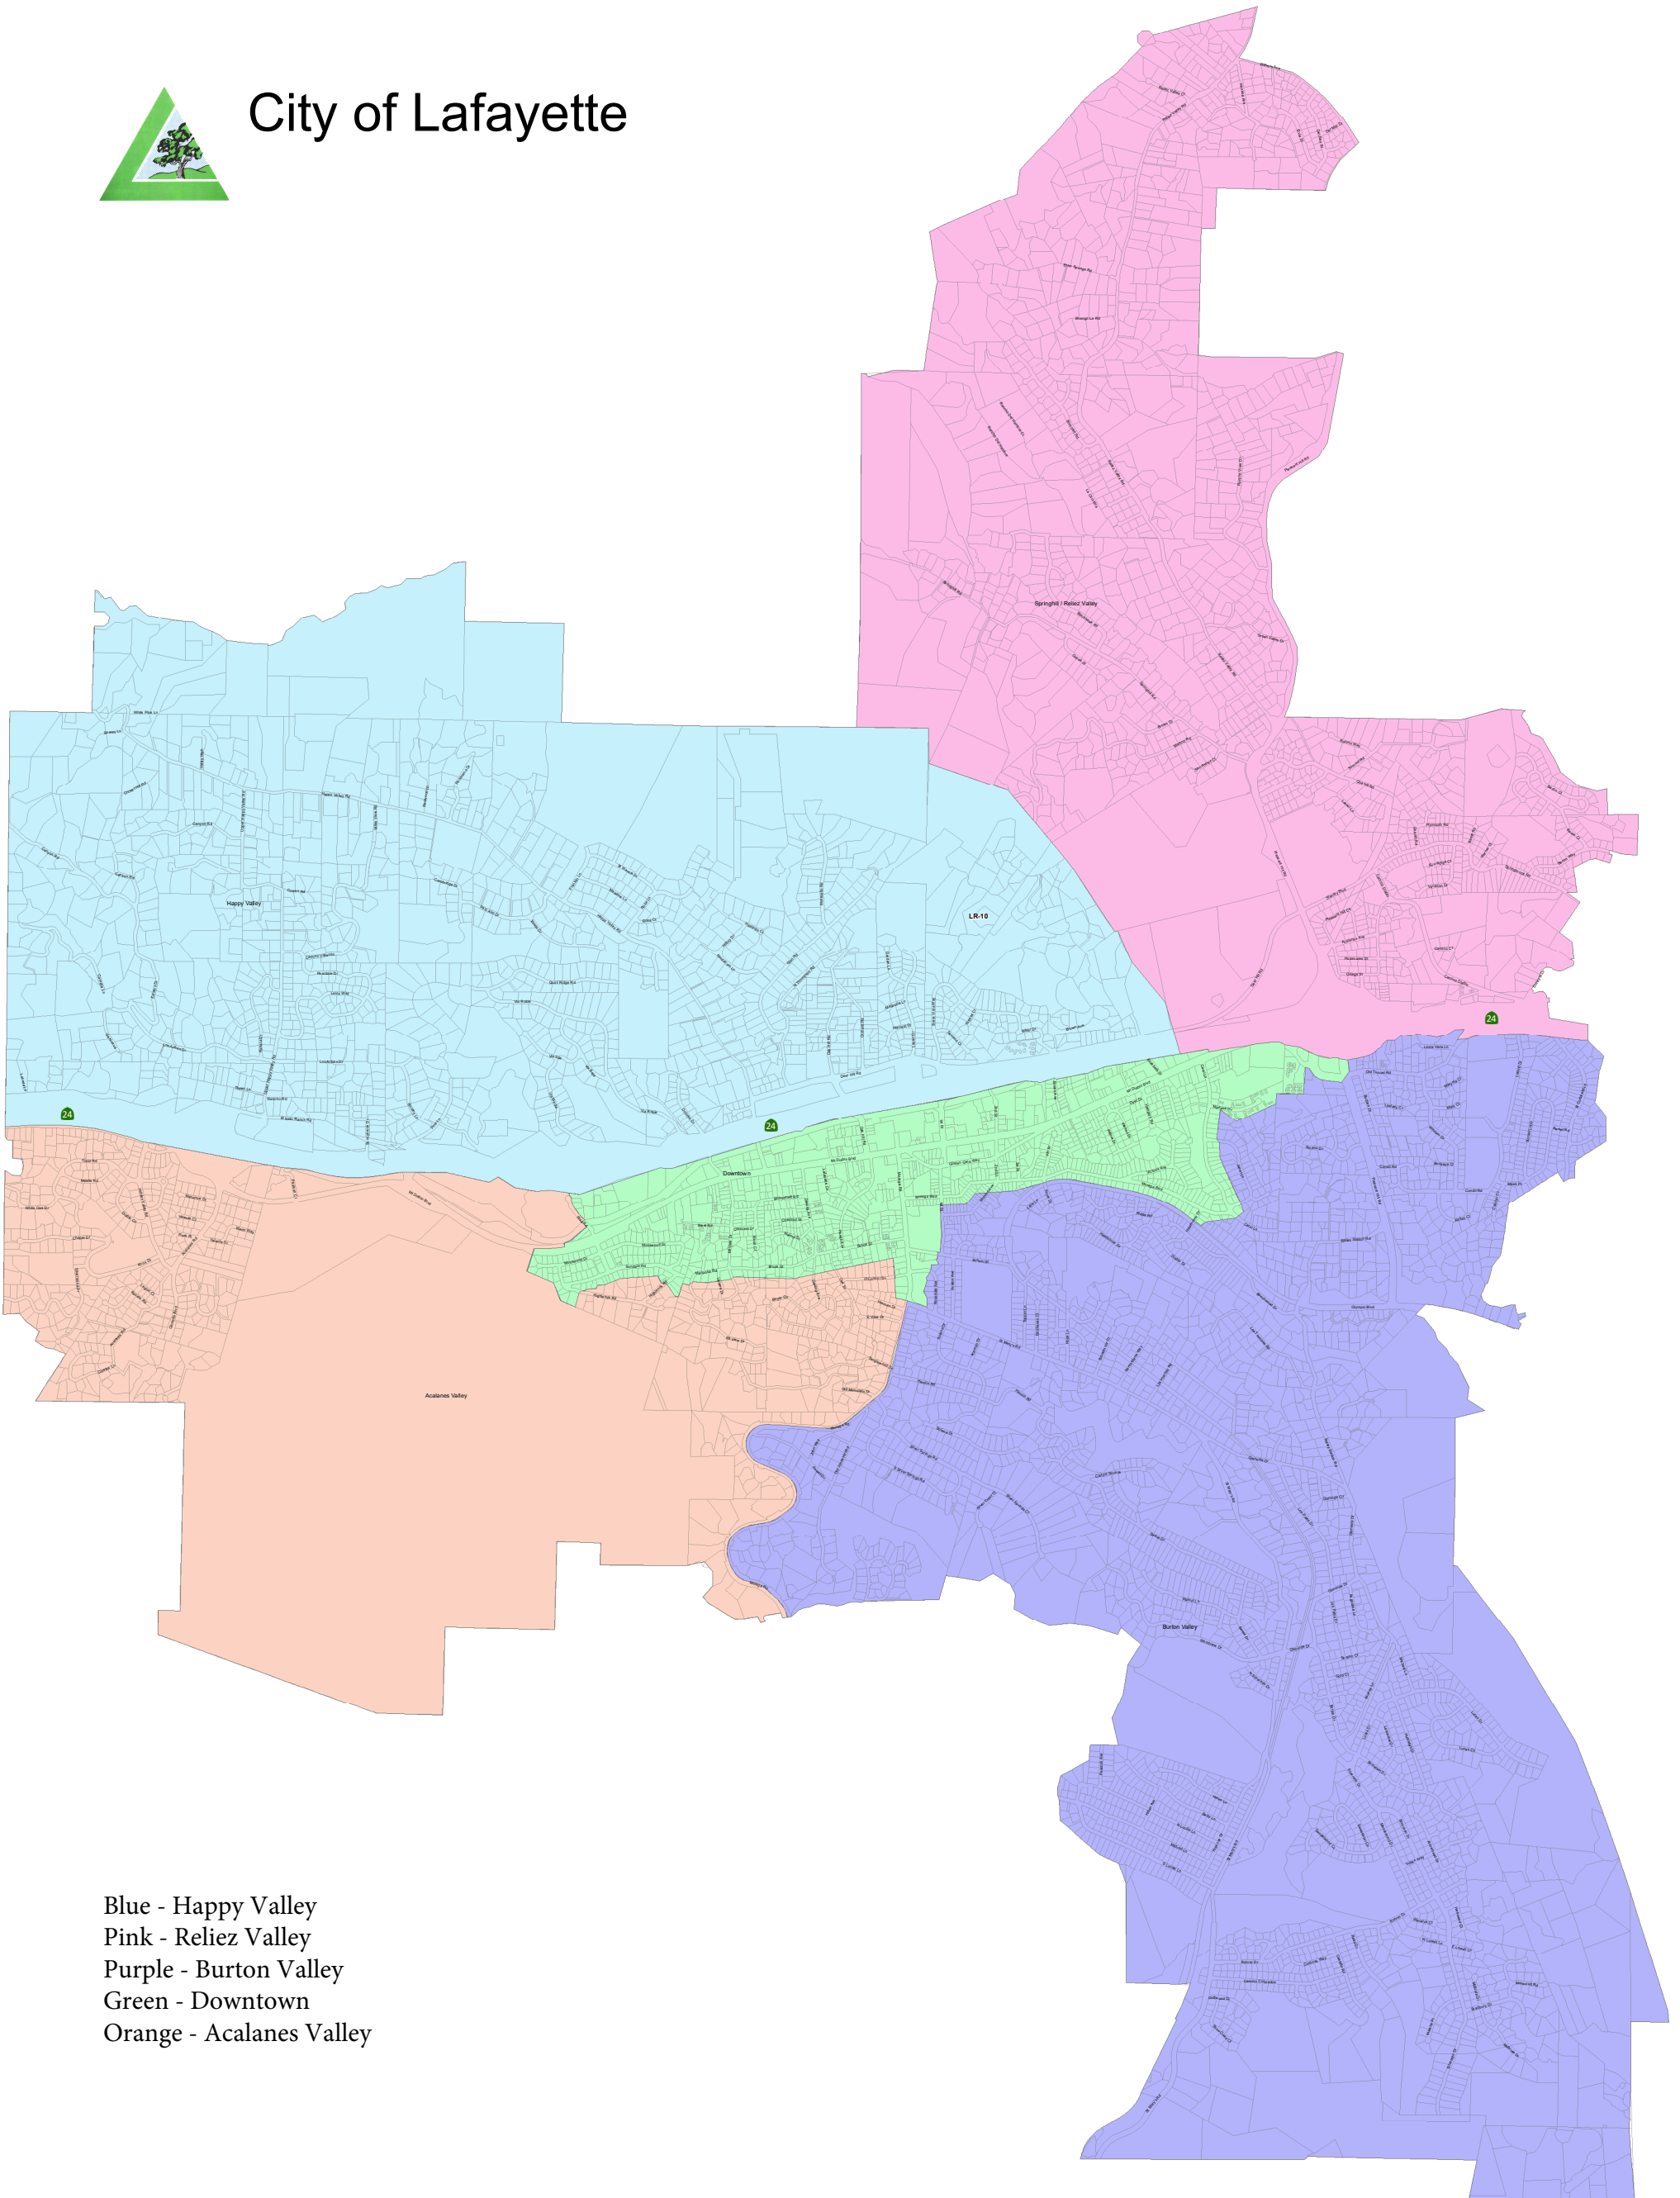

City of Lafayette

Blue - Happy Valley
Pink - Reliez Valley
Purple - Burton Valley
Green - Downtown
Orange - Acalanes Valley