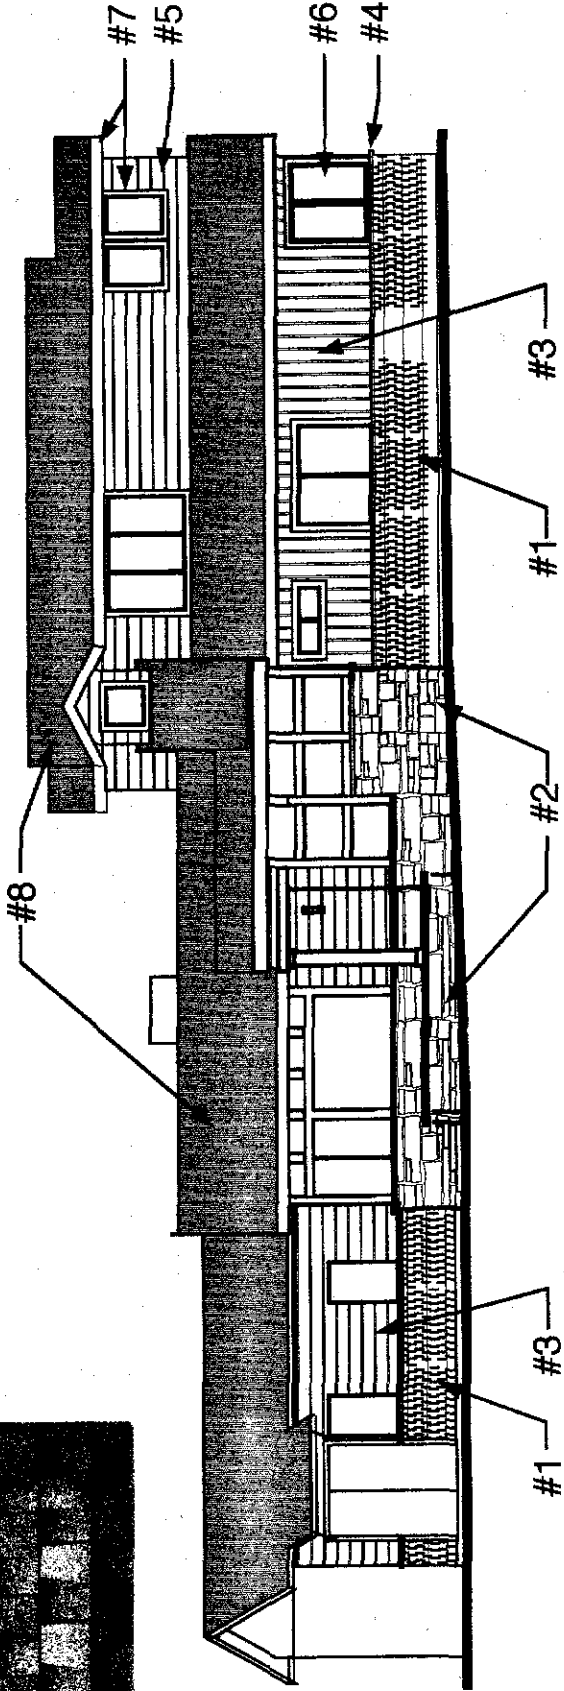

#8

**FRONT ELEVATION**

**LEGEND**

#1: Cedar shingle : Behr, castle gray

#2: Natural ledger stone

#3: Lower body color : Glidden, First Anniversary

#4: Accent Color : Glidden, Woodland Oak

#5: Upper Body Color : Glidden, Dapper Tan

#6: Vinyl window : White

#7 Wood trim : White

#8 Composition shingle : Elk, Shakeswood

#1

#2

**COLOR SELECTION**

**E X A M P L E**

**Colors & Materials Board #1**