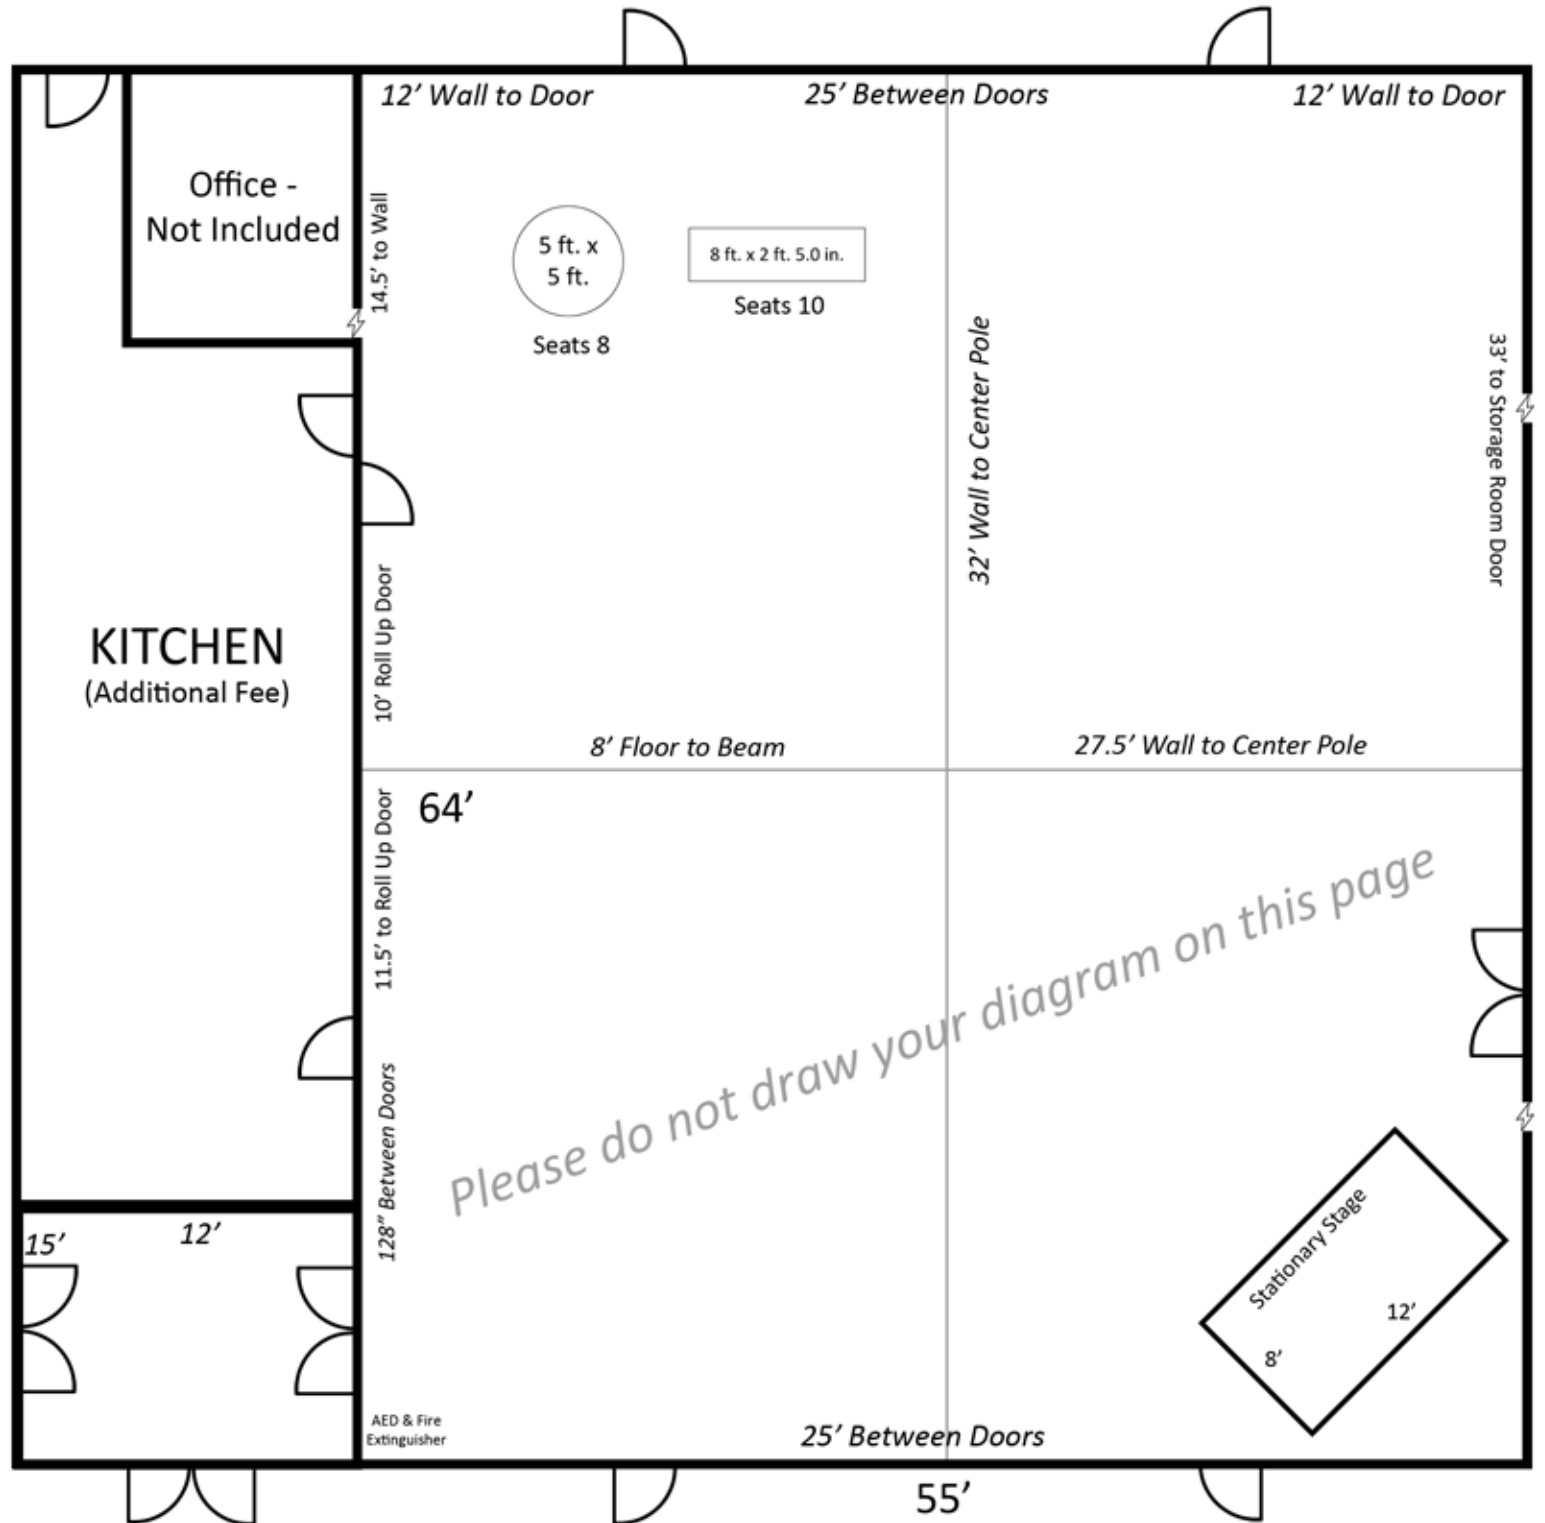

LIVE OAK MEASUREMENTS

Capacity: 300 Theater or 225 Dining

Demotions: 64' x 55'

Foyer included

Kitchen - Additional Fee

Patio - Additional Fee

Restroom located down the hall

Parking Spaces: 117 and 6 Handicap

Please do not draw your diagram on this page