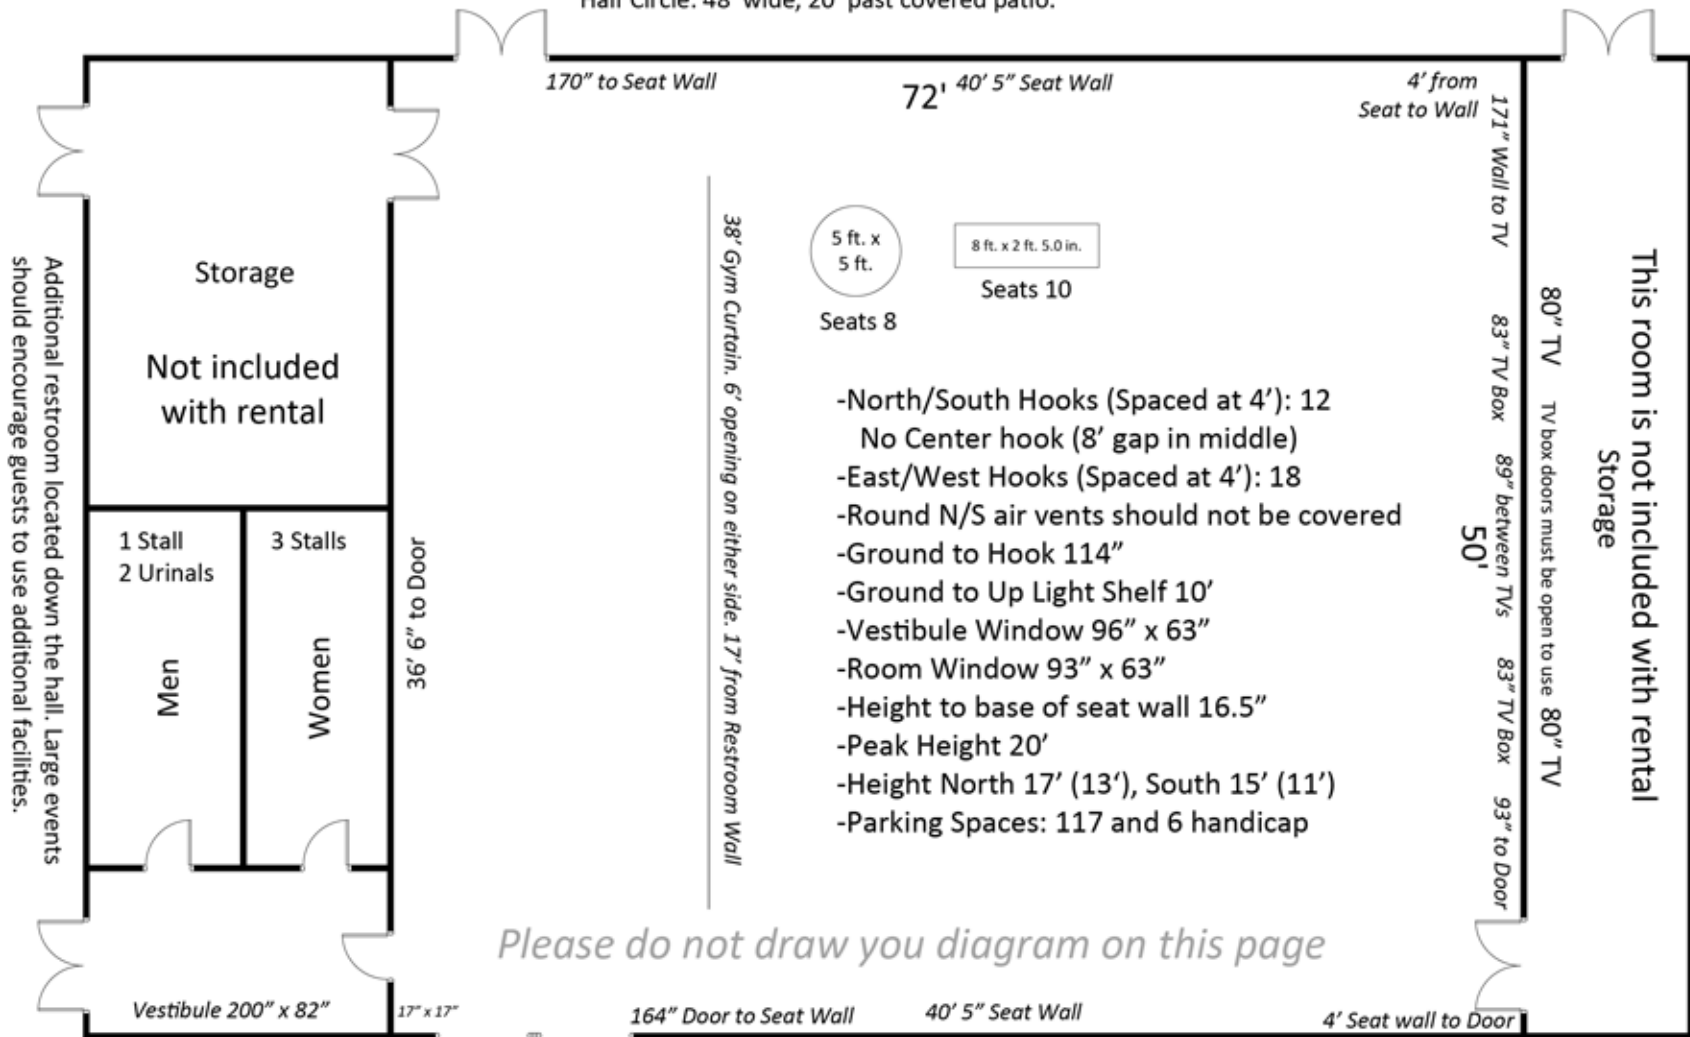

Back Patio

Patio Cover extends 10' from JRB

Half Circle: 48' wide, 20' past covered patio.

Please do not draw your diagram on this page

JENNIFER RUSSELL BUILDING MEASUREMENTS