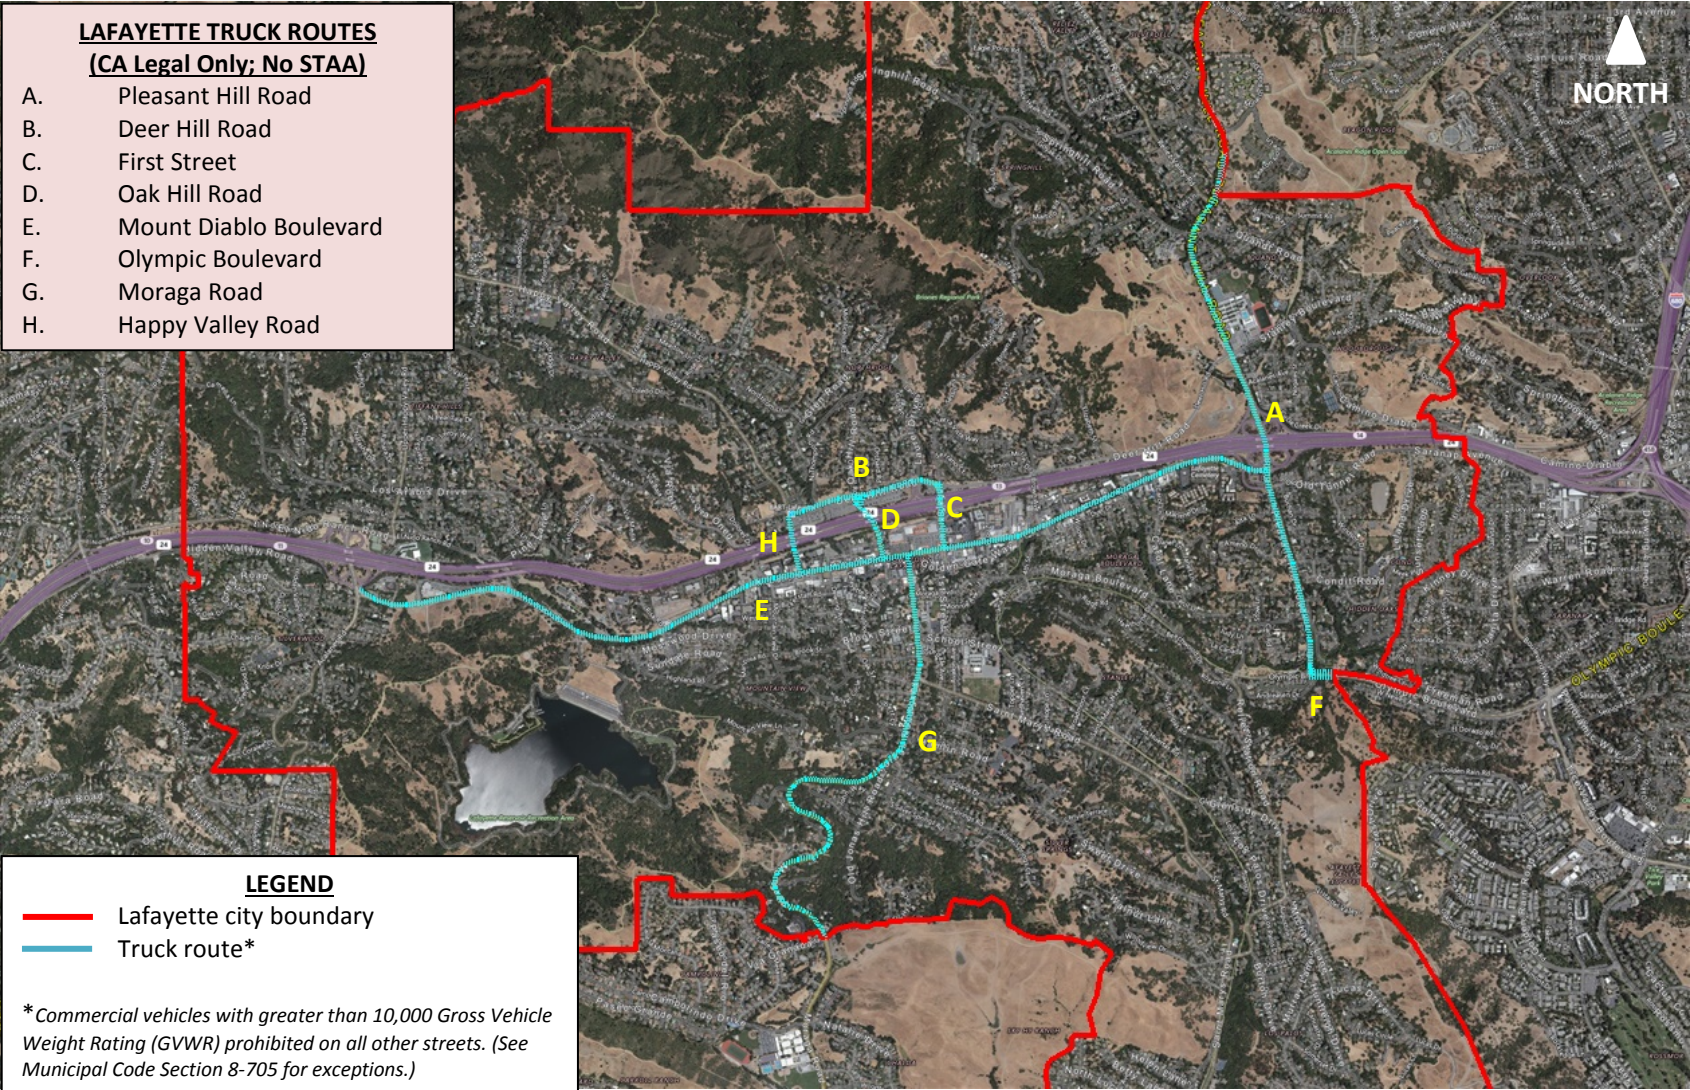

LAFAYETTE TRUCK ROUTES
(CA Legal Only; No STAA)

- A. Pleasant Hill Road
- B. Deer Hill Road
- C. First Street
- D. Oak Hill Road
- E. Mount Diablo Boulevard
- F. Olympic Boulevard
- G. Moraga Road
- H. Happy Valley Road

LEGEND

-  Lafayette city boundary
-  Truck route*

**Commercial vehicles with greater than 10,000 Gross Vehicle Weight Rating (GVWR) prohibited on all other streets. (See Municipal Code Section 8-705 for exceptions.)*