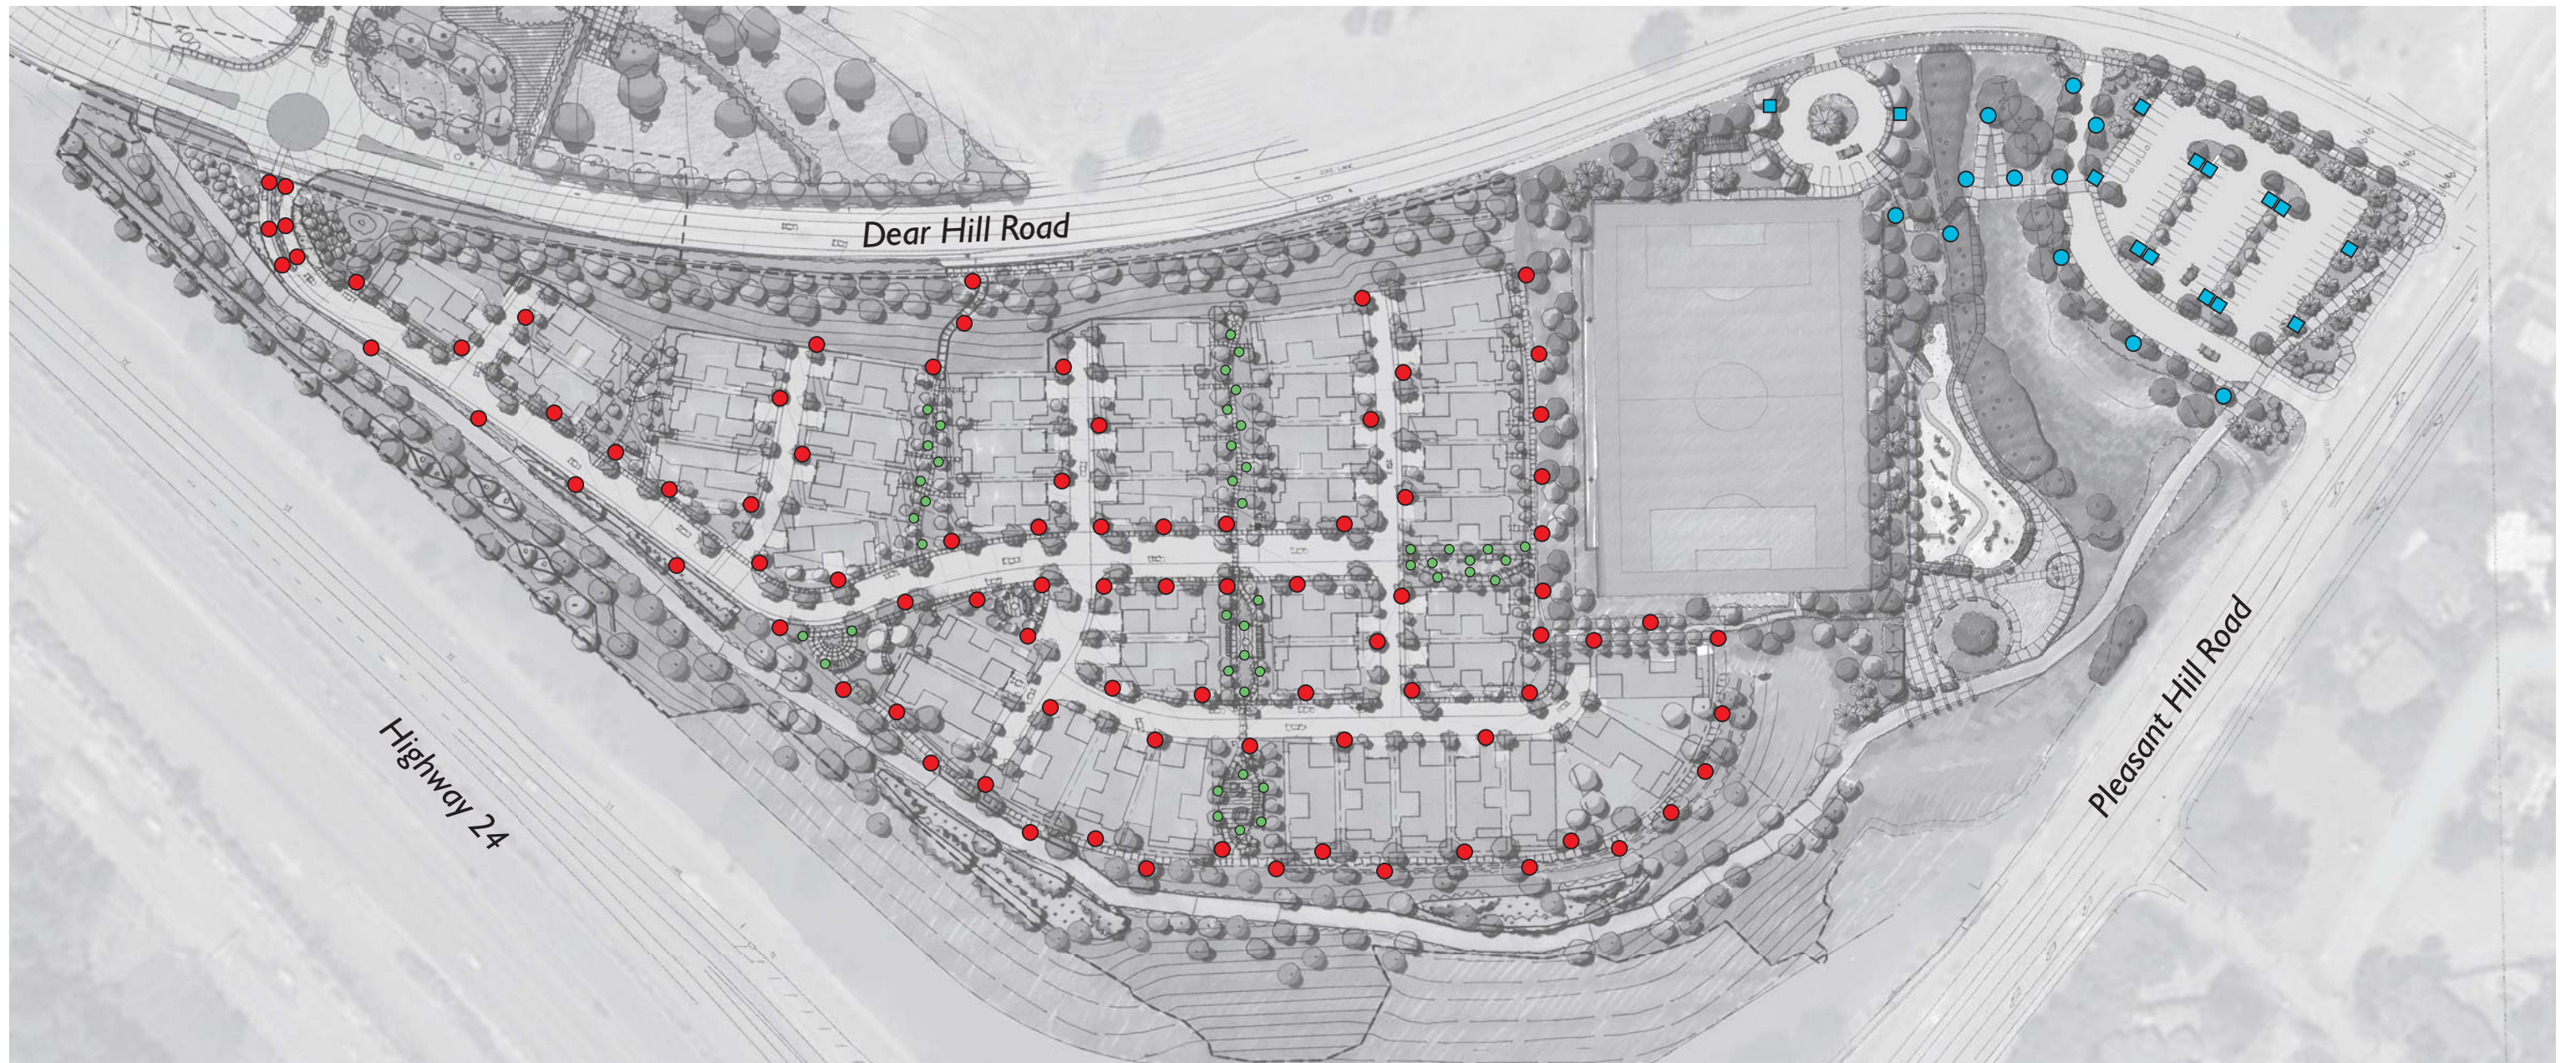

A P P E N D I X D

L I G H T I N G P L A N

LIGHTING LEGEND:

NEIGHBORHOOD STREET POST TOP LIGHT	
	<p>Single Fixture Twin Head Fixtures</p>
	<p>MFR: Spectra Lighting Model: Element Series LED Fixture: ELE-FLR-GR5 W/BAND-PT Pole Height: 12' Color Finish: Charcoal or similar</p>

PEDESTRIAN PATH BOLLARD LIGHT	
	<p>Single Fixture</p>
	<p>MFR: Spectra Lighting Model: Seabridge LED Bollard Fixture: Spectra Bollard Cone Type V (Medium) Pole Height: 3' Color Finish: Charcoal or similar</p>

PARKING LOT POST TOP LIGHT	
	<p>Single Fixture - 22'H Twin Head Fixtures - 22'H Single Fixture - 12'H</p>
	<p>MFR: McGraw-Edison Model: Gleon Galleon LED Fixture: Gleon-AE-02-LED-EI-5WQ Pole Height: 12' and 22' Color Finish: Charcoal or similar</p>

Note: See Sheet L9 for Luminaire Schedule.