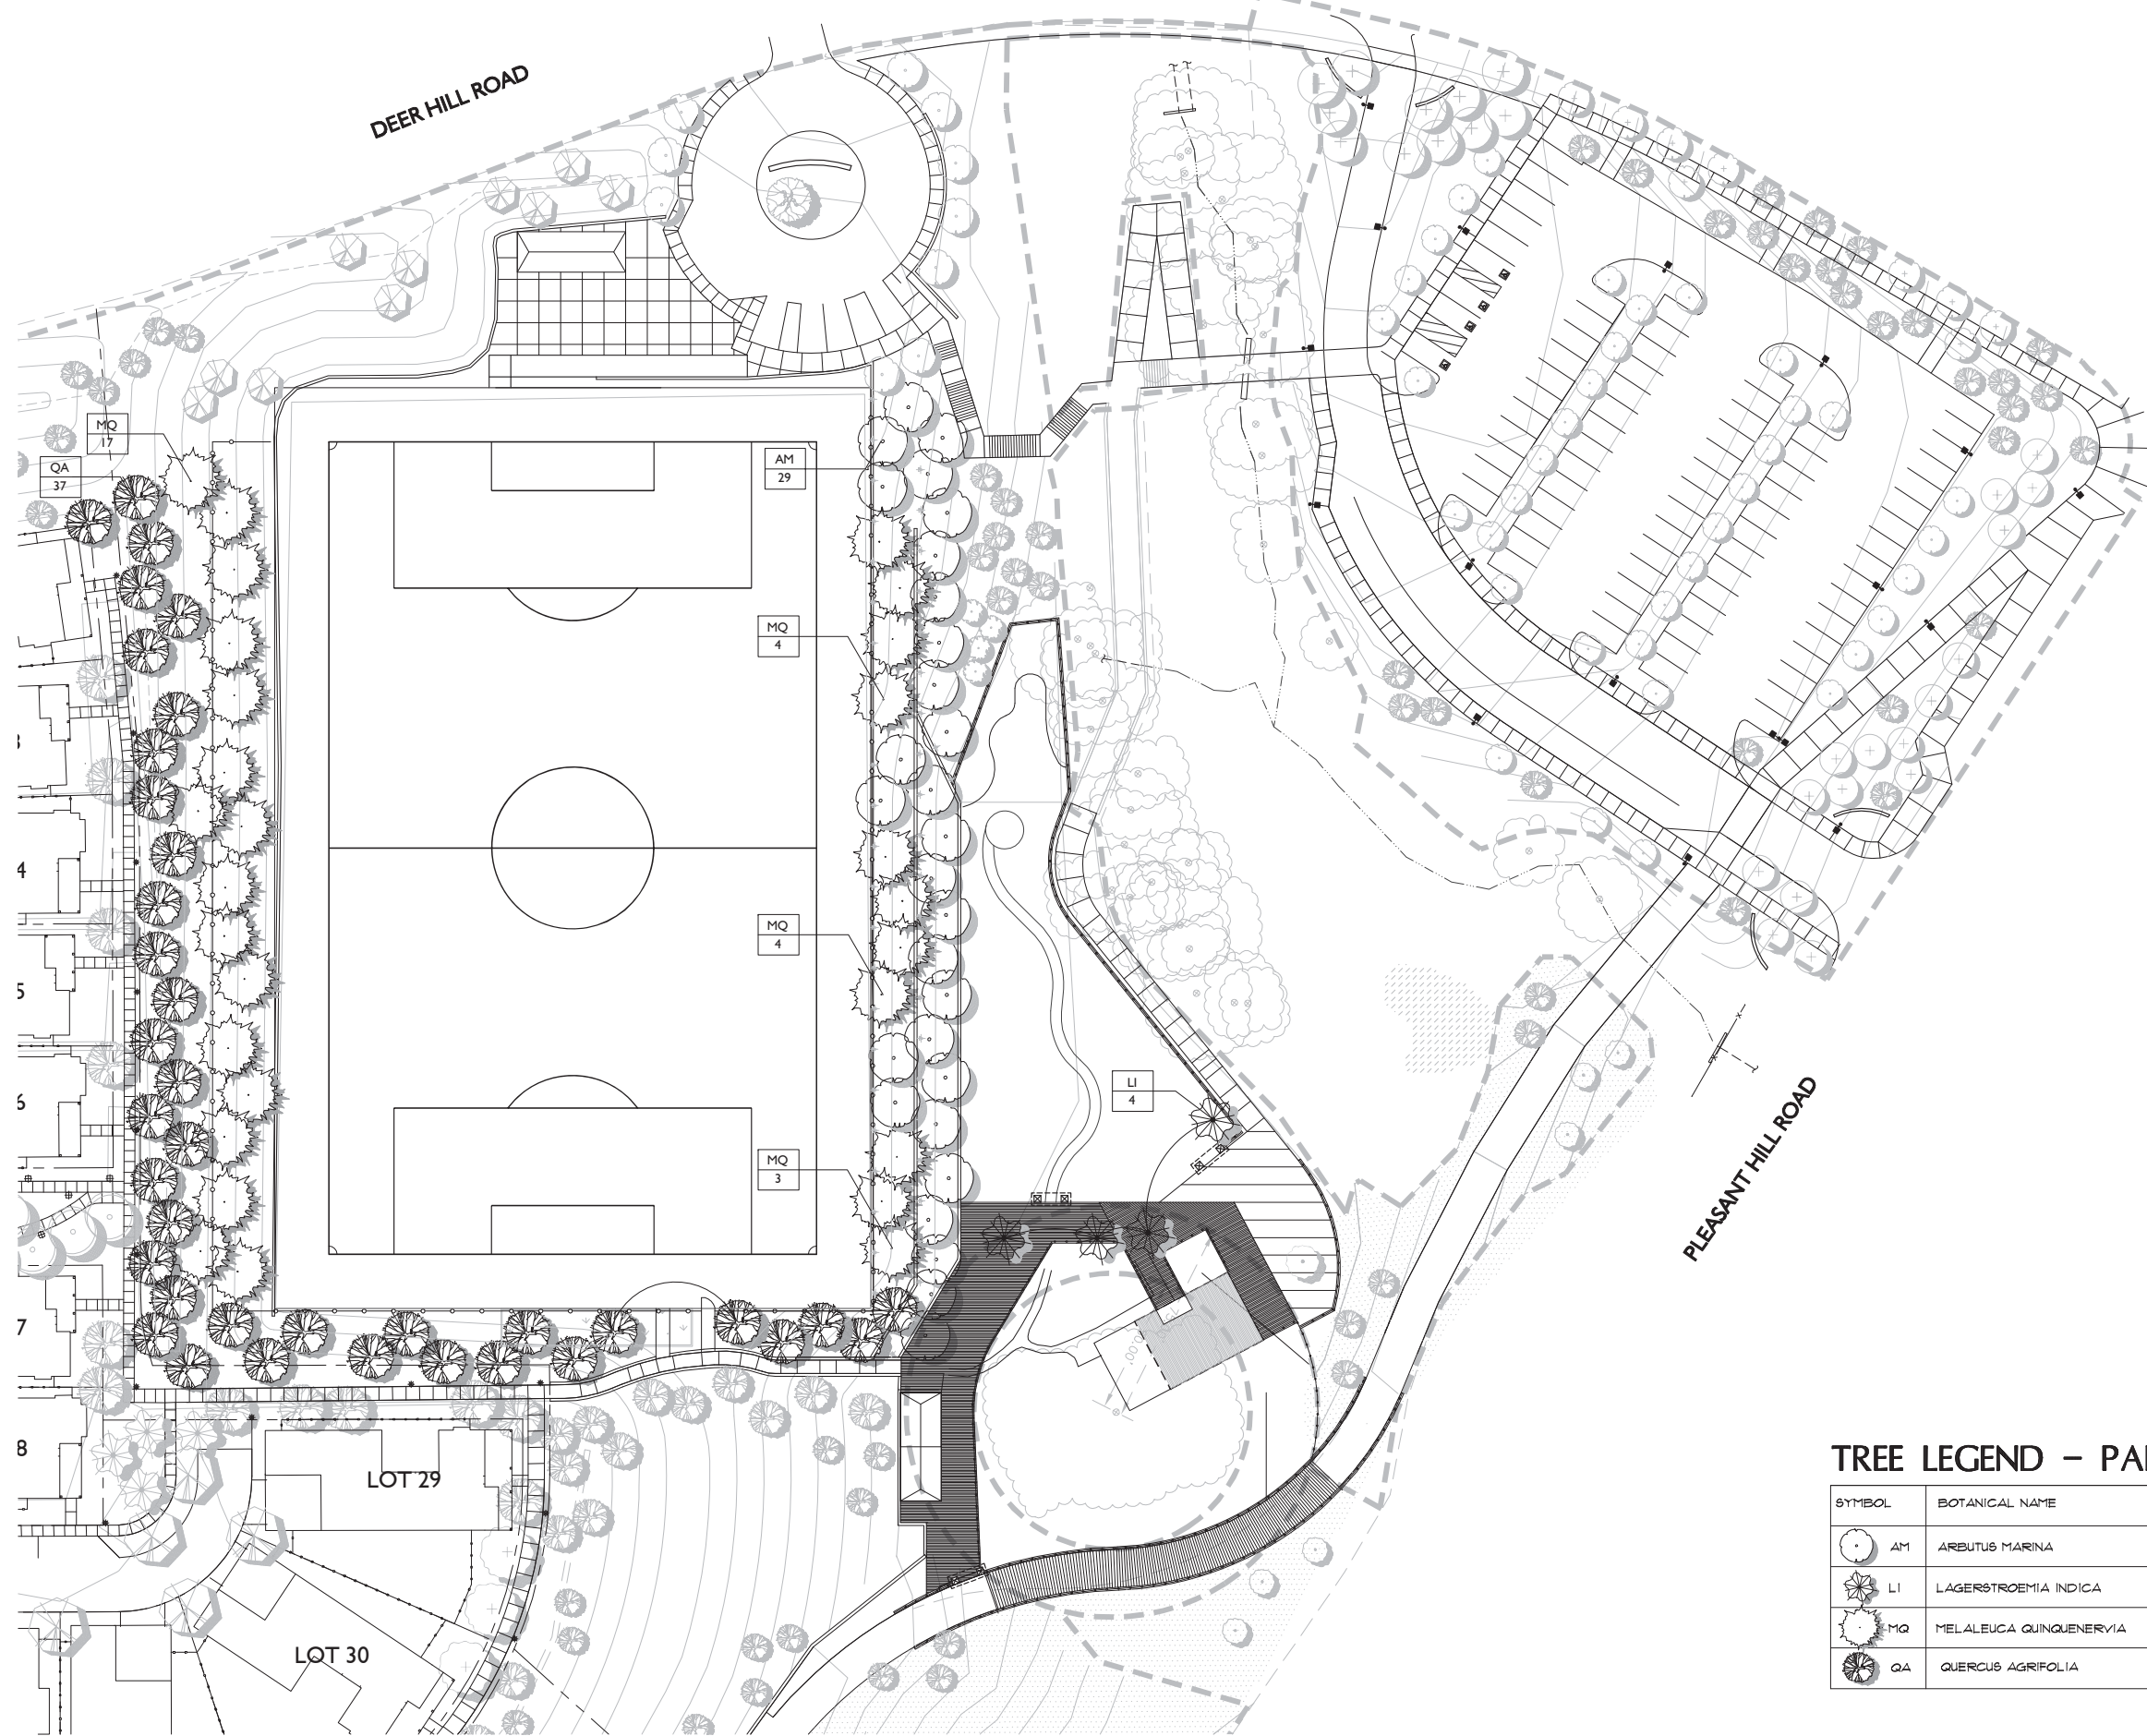

A P P E N D I X C

C O N C E P T U A L L A N D S C A P I N G P L A N

**TREE LEGEND – 7 YEAR GROWTH**

COMMON NAME	PLANTED SIZE	SIZE AFTER 1-YR GROWTH	QUANTITY
MARINA STRAWBERRY TREE	24" BOX	18'4" X 12' SPREAD	9
ARROYO WILLOW	15 GALLON	16'4" X 15' SPREAD	78
CALF. PEPPER TREE (MULTI-TRUNK)	36" BOX	18'4" X 16' SPREAD	11
CALF. PEPPER TREE (MULTI-TRUNK)	24" BOX	15'4" X 12' SPREAD	23
CAROB TREE	24" BOX	15' X 10' SPREAD	47
COAST LIVE OAK	36" BOX	18'4" X 12' SPREAD	46
COAST LIVE OAK	24" BOX	15'4" X 9' SPREAD	209

COMMON NAME	PLANTED SIZE	SIZE AFTER 1-YR GROWTH	QUANTITY
SOUTHERN LIVE OAK	60" BOX	22'4" X 16' SPREAD	1
SOUTHERN LIVE OAK	36" BOX	20'4" X 15' SPREAD	9
SOUTHERN LIVE OAK	24" BOX	18'4" X 12' SPREAD	50
SWAN HILL OLIVE (STANDARD)	24" BOX	16'4" X 12' SPREAD	53
SWAN HILL OLIVE (MULTI-TRUNK)	24" BOX	15' X 12' SPREAD	25
VALLEY OAK	36" BOX	18'4" X 12' SPREAD	1
VALLEY OAK	24" BOX	15'4" X 9' SPREAD	36
BLACK WALNUT	15 GAL	12'4" X 9' SPREAD	4

### TREE LEGEND - NEIGHBORHOOD

SYMBOL	BOTANICAL NAME	COMMON NAME	SIZE	QUANTITY
AM	ARBUS MARINA	MARINA STRAWBERRY TREE	24' BOX	15
CB	CARPINUS BETALUS 'FASTIGATA'	EUROPEAN HORNBEAM	24' BOX	25
CT	CHITALPA TASHKENTENSIS 'PINK DAWN'	PINK DWAN CHITALPA	24' BOX	15
CC	CINNAMOMUM CAMPHORA	CAMPHOR	24' BOX	40
LI	LAGERSTROEMIA INDICA	GRAPE MYRTLE	24' BOX	30
PI	PISTACIA CHINENSIS	CHINESE PISTACHE	24' BOX	21
PCC	PYRUS C. 'CHANTICLEER'	CHANTICLEER PEAR	24' BOX	6
PCH	PYRUS C. 'HOLMFORD'	HOLMFORD PEAR	24' BOX	33
QA	QUERCUS AGRIFOLIA	COAST LIVE OAK	36' BOX	12
QV	QUERCUS VIRGINIANA	SOUTHERN LIVE OAK	24' BOX	13

### TREE LEGEND – PARK AREA

SYMBOL	BOTANICAL NAME	COMMON NAME	SIZE	QUANTITY
	ARBUTUS MARINA	MARINA STRAWBERRY TREE	24" BOX	29
	LAGERSTROEMIA INDICA	CRAPE MYRTLE	24" BOX	4
	MELALEUCA QUINQUENERVIA	PAPERBARK TREE	24" BOX	28
	QUERCUS AGRIFOLIA	COAST LIVE OAK	36" BOX	31