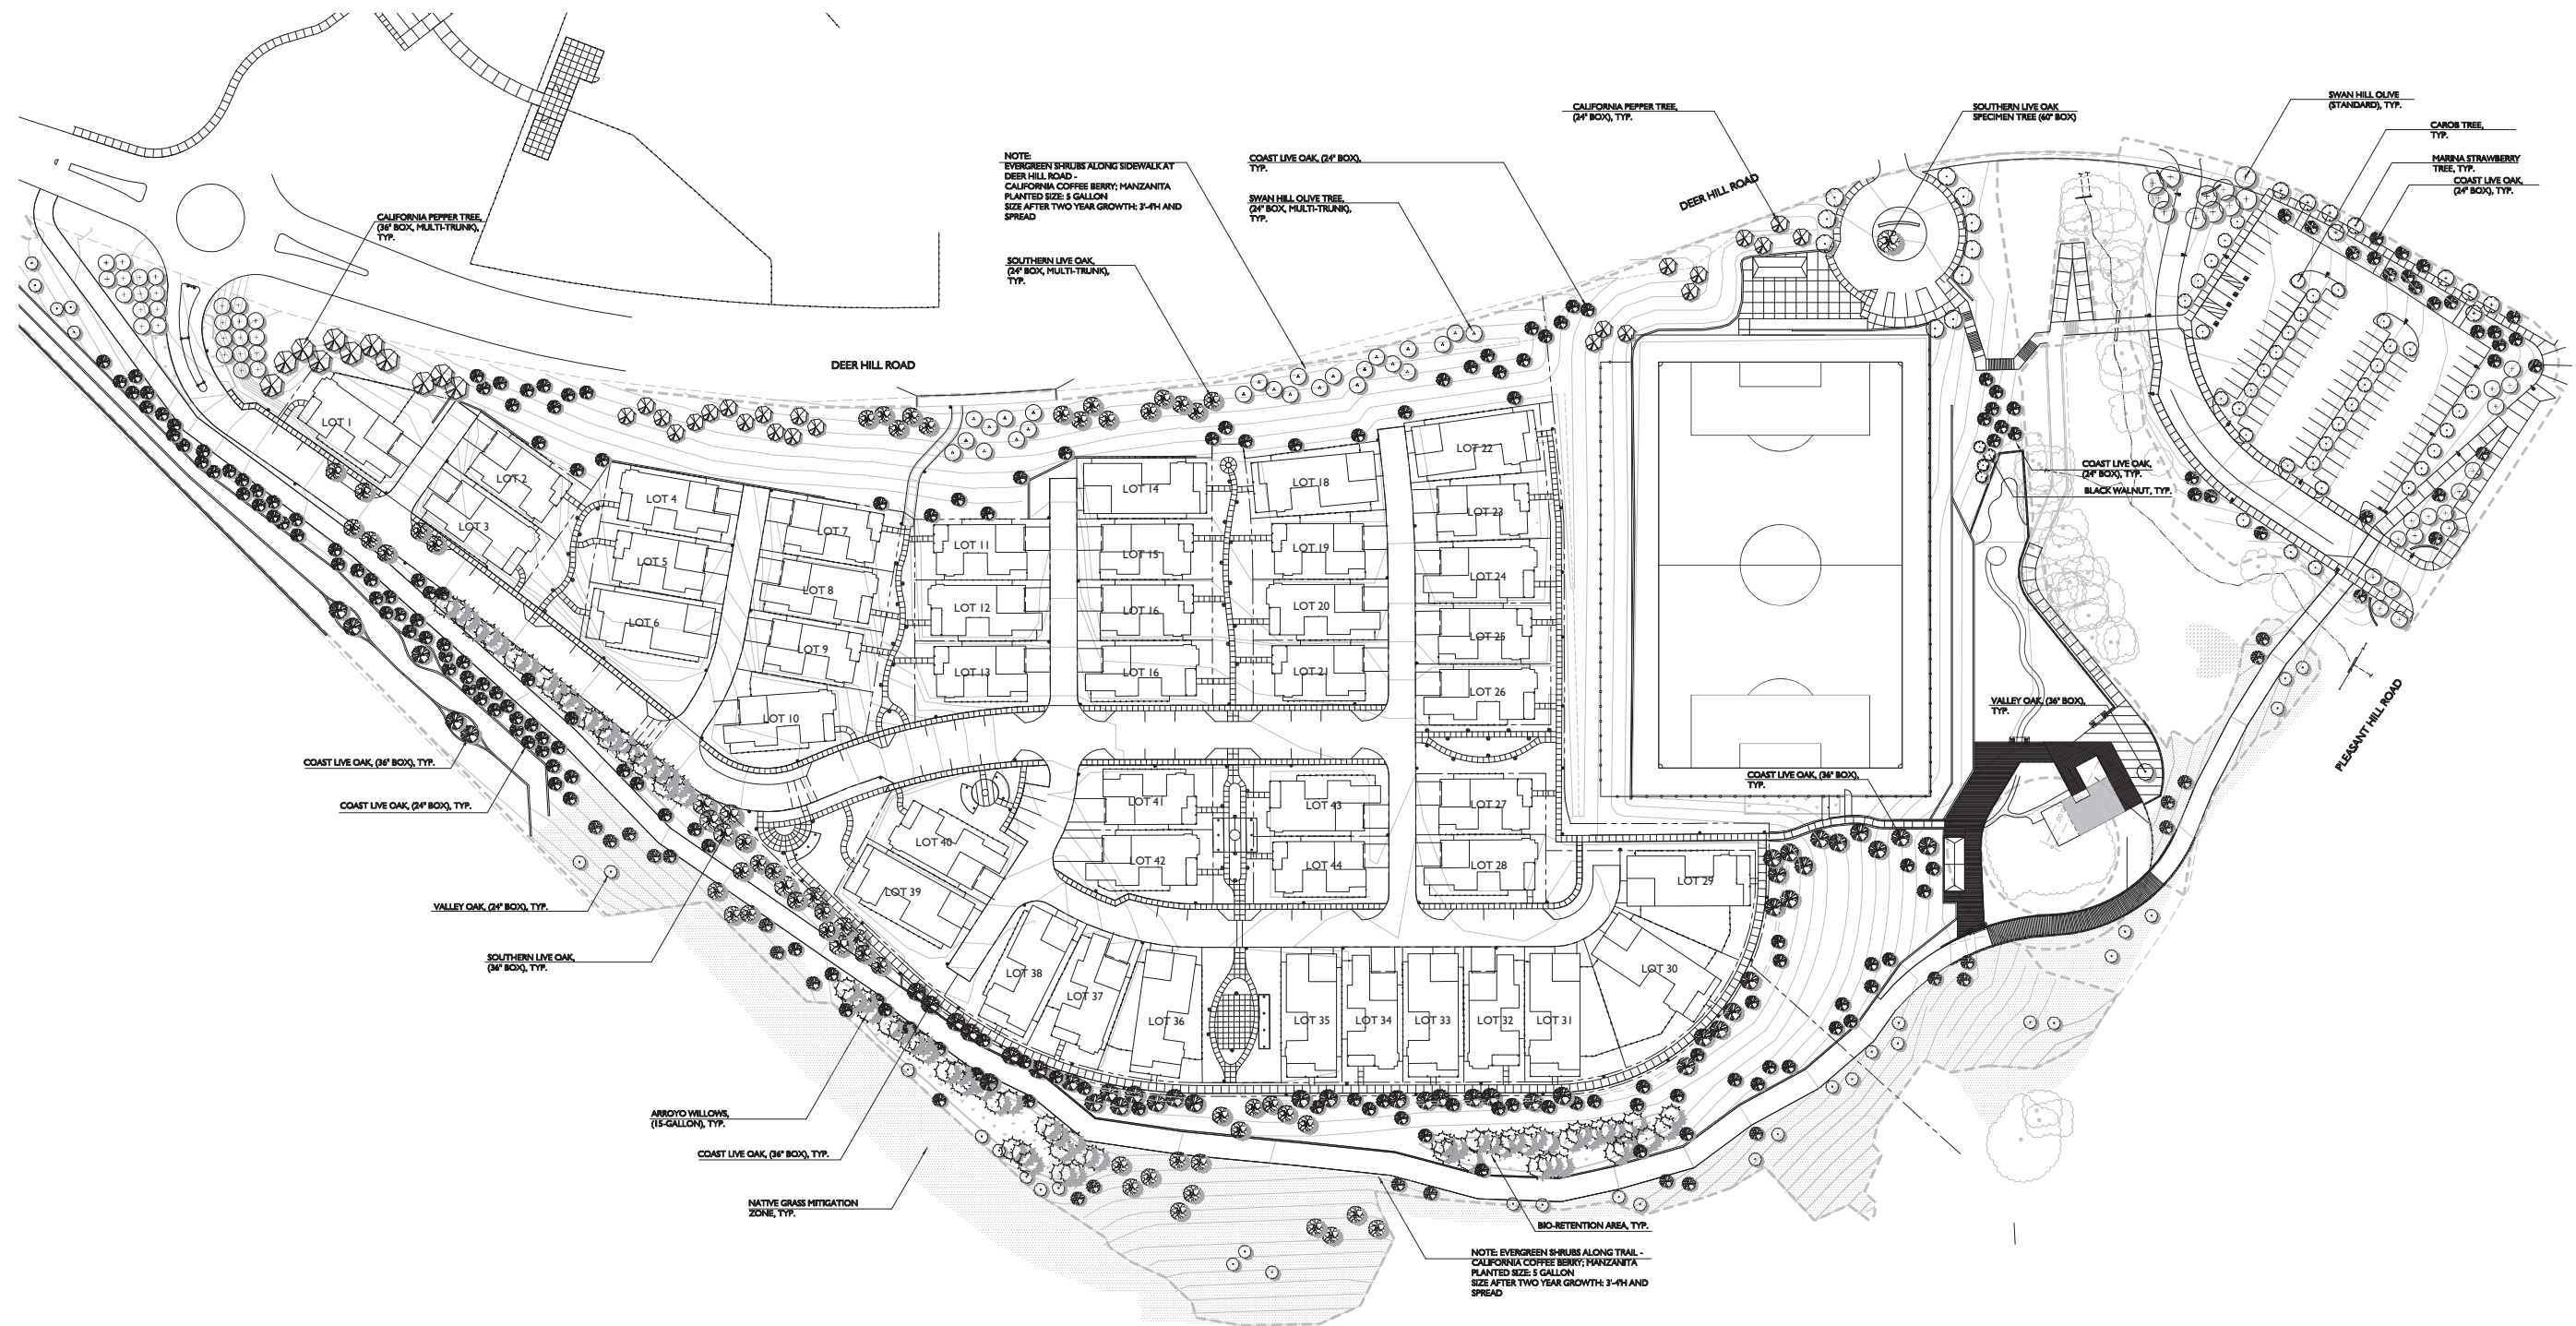

A P P E N D I X C

C O N C E P T U A L L A N D S C A P I N G P L A N

**TREE LEGEND – 7 YEAR GROWTH**

COMMON NAME	PLANTED SIZE	SIZE AFTER 1-YR GROWTH	QUANTITY
MARINA STRAWBERRY TREE	24" BOX	18'4" X 12' SPREAD	9
ARROYO WILLOW	15 GALLON	16'4" X 15' SPREAD	78
CALF. PEPPER TREE (MULTI-TRUNK)	36" BOX	18'4" X 16' SPREAD	11
CALF. PEPPER TREE (MULTI-TRUNK)	24" BOX	15'4" X 12' SPREAD	23
CAROB TREE	24" BOX	15' X 10' SPREAD	47
COAST LIVE OAK	36" BOX	18'4" X 12' SPREAD	46
COAST LIVE OAK	24" BOX	15'4" X 9' SPREAD	209

COMMON NAME	PLANTED SIZE	SIZE AFTER 1-YR GROWTH	QUANTITY
SOUTHERN LIVE OAK	60" BOX	22'4" X 16' SPREAD	1
SOUTHERN LIVE OAK	36" BOX	20'4" X 15' SPREAD	9
SOUTHERN LIVE OAK	24" BOX	18'4" X 12' SPREAD	50
SWAN HILL OLIVE (STANDARD)	24" BOX	16'4" X 12' SPREAD	53
SWAN HILL OLIVE (MULTI-TRUNK)	24" BOX	15' X 12' SPREAD	25
VALLEY OAK	36" BOX	18'4" X 12' SPREAD	1
VALLEY OAK	24" BOX	15'4" X 9' SPREAD	36
BLACK WALNUT	15 GAL	12'4" X 9' SPREAD	4

### TREE LEGEND - NEIGHBORHOOD

SYMBOL	BOTANICAL NAME	COMMON NAME	SIZE	QUANTITY
AM	ARBUS MARINA	MARINA STRAWBERRY TREE	24' BOX	15
CB	CARPINUS BETALUS 'FASTIGATA'	EUROPEAN HORNBEAM	24' BOX	25
CT	CHITALPA TASHKENTENSIS 'PINK DAWN'	PINK DWAN CHITALPA	24' BOX	15
CC	CINNAMOMUM CAMPHORA	CAMPHOR	24' BOX	40
LI	LAGERSTROEMIA INDICA	GRAPE MYRTLE	24' BOX	30
PI	PISTACIA CHINENSIS	CHINESE PISTACHE	24' BOX	21
PCC	PYRUS C. 'CHANTICLEER'	CHANTICLEER PEAR	24' BOX	6
PCH	PYRUS C. 'HOLMFORD'	HOLMFORD PEAR	24' BOX	33
QA	QUERCUS AGRIFOLIA	COAST LIVE OAK	36' BOX	12
QV	QUERCUS VIRGINIANA	SOUTHERN LIVE OAK	24' BOX	13

### TREE LEGEND – PARK AREA

SYMBOL	BOTANICAL NAME	COMMON NAME	SIZE	QUANTITY
	ARBUTUS MARINA	MARINA STRAWBERRY TREE	24" BOX	29
	LAGERSTROEMIA INDICA	CRAPE MYRTLE	24" BOX	4
	MELALEUCA QUINQUENERVIA	PAPERBARK TREE	24" BOX	28
	QUERCUS AGRIFOLIA	COAST LIVE OAK	36" BOX	31