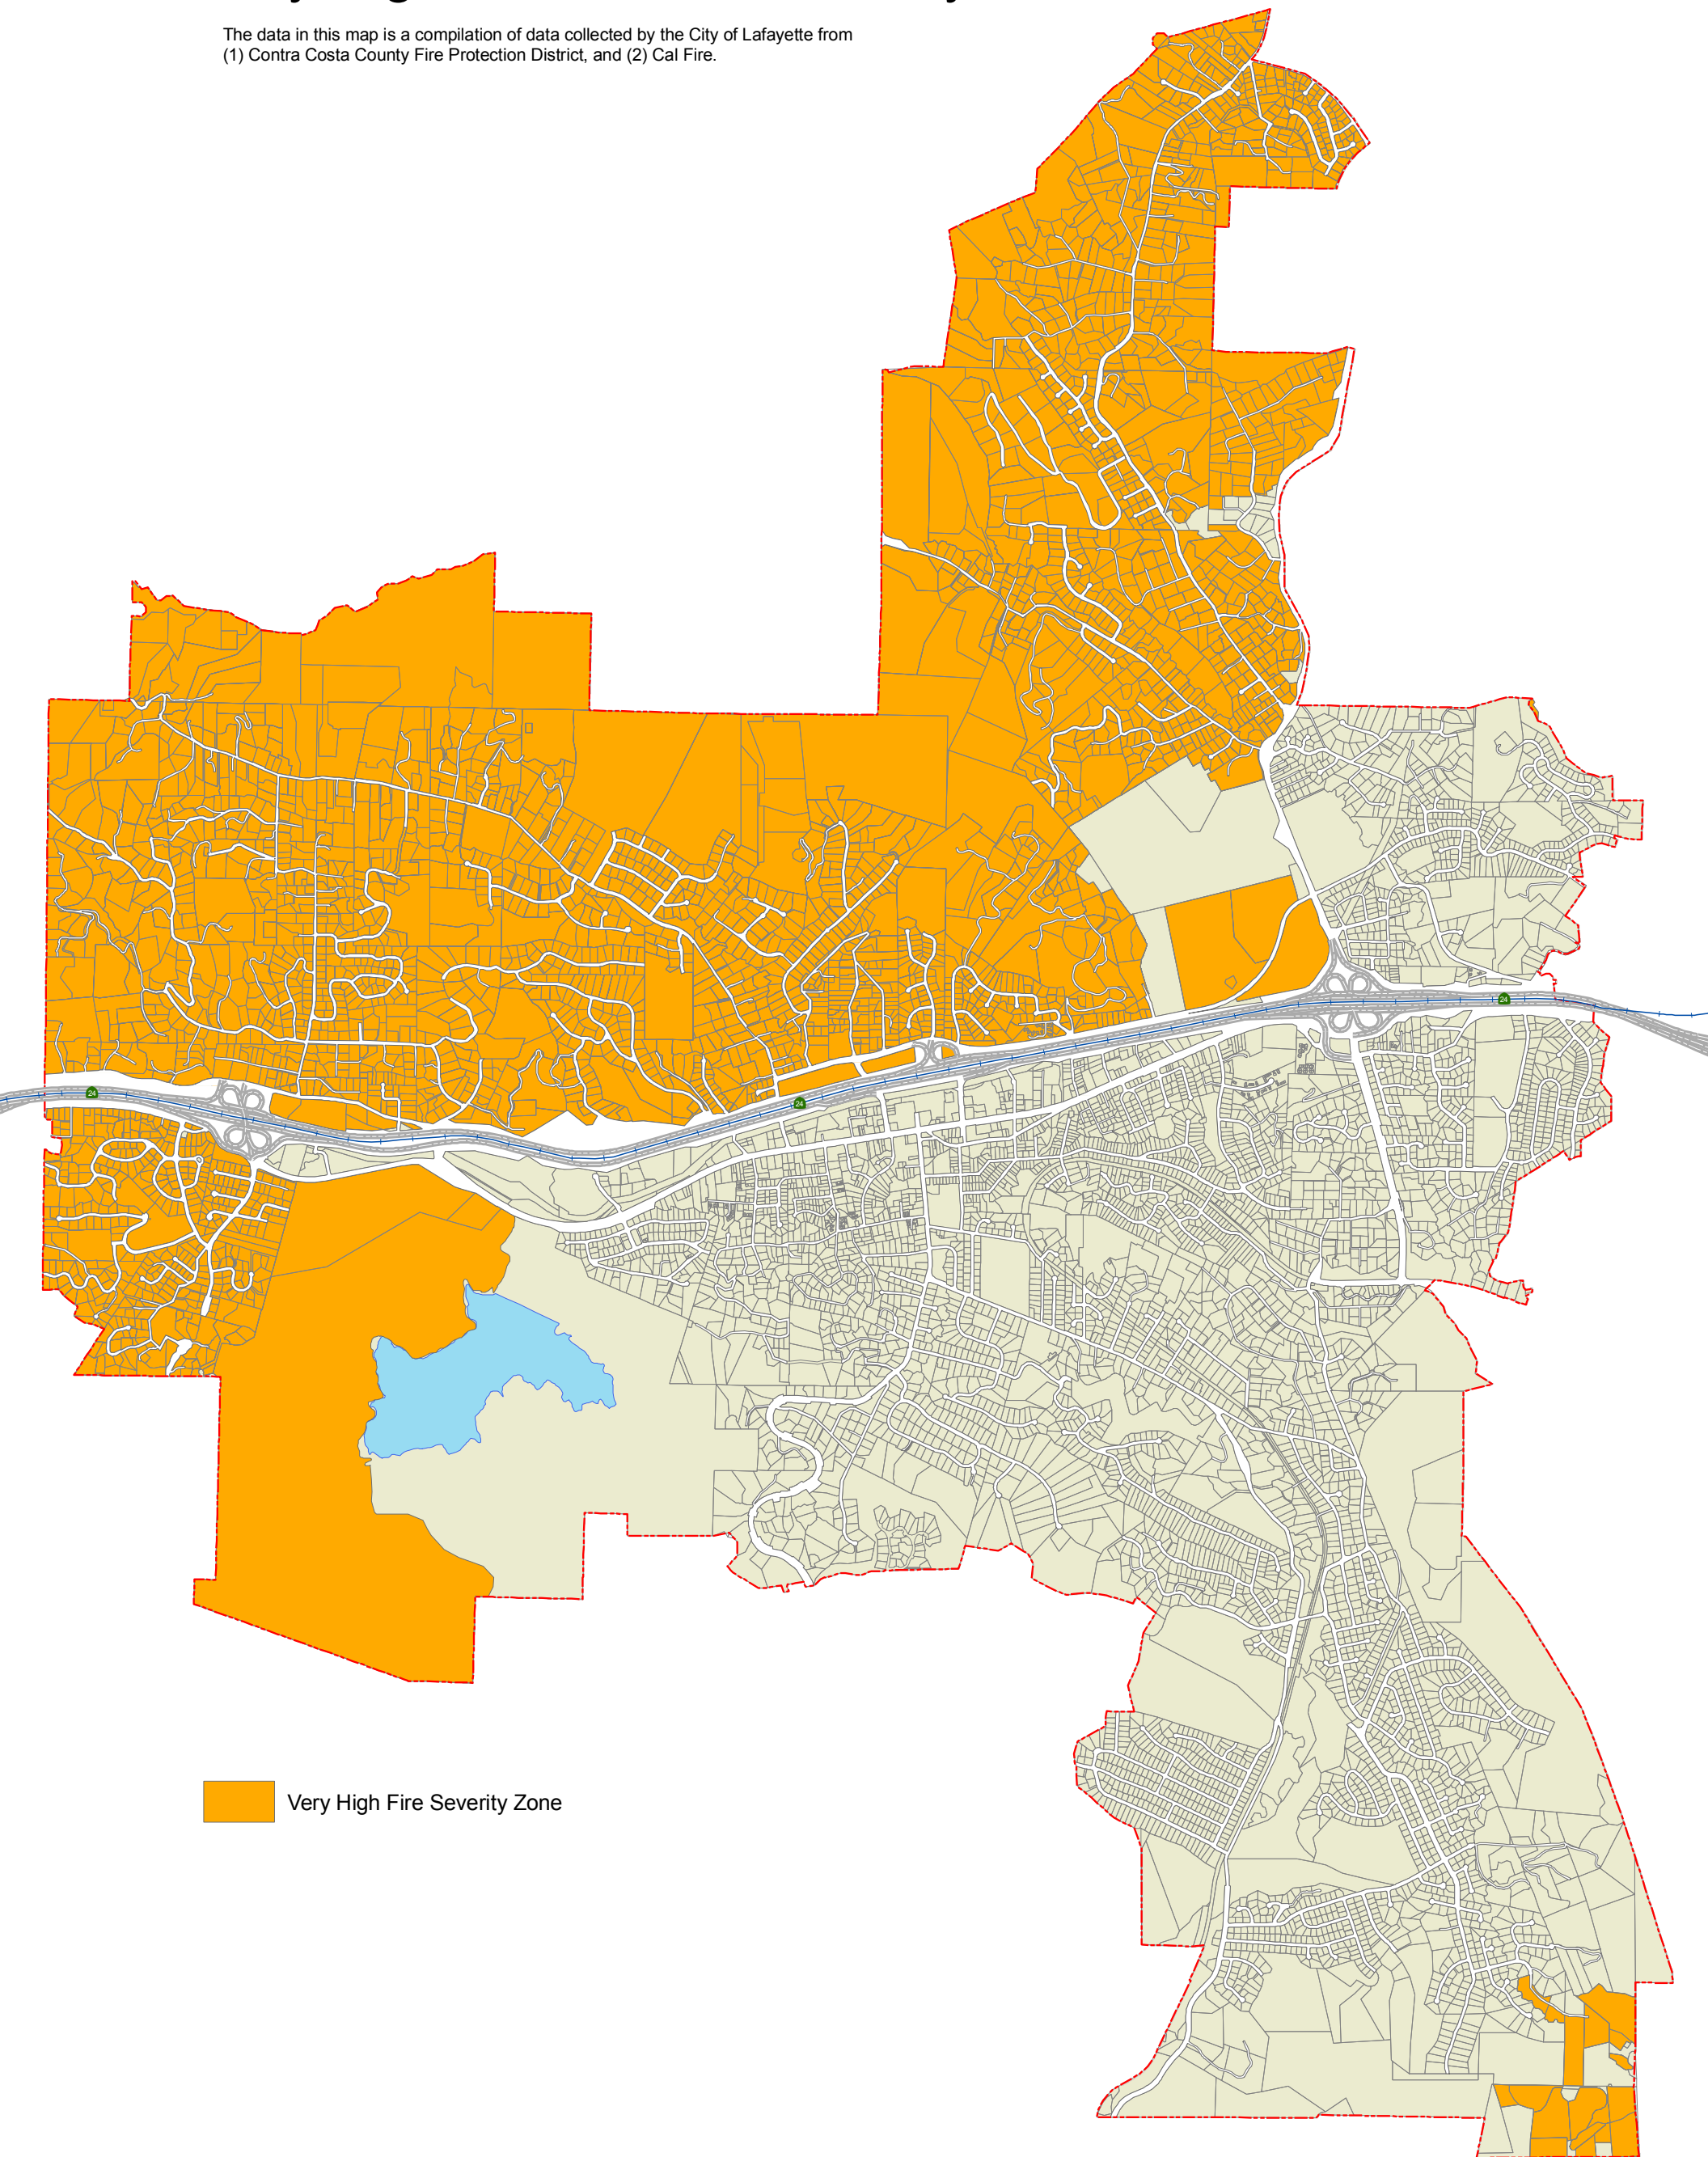

City of Lafayette Very High Fire Hazard Severity Zones

The data in this map is a compilation of data collected by the City of Lafayette from (1) Contra Costa County Fire Protection District, and (2) Cal Fire.

 Very High Fire Severity Zone

0 0.25 0.5 0.75 1 Mile