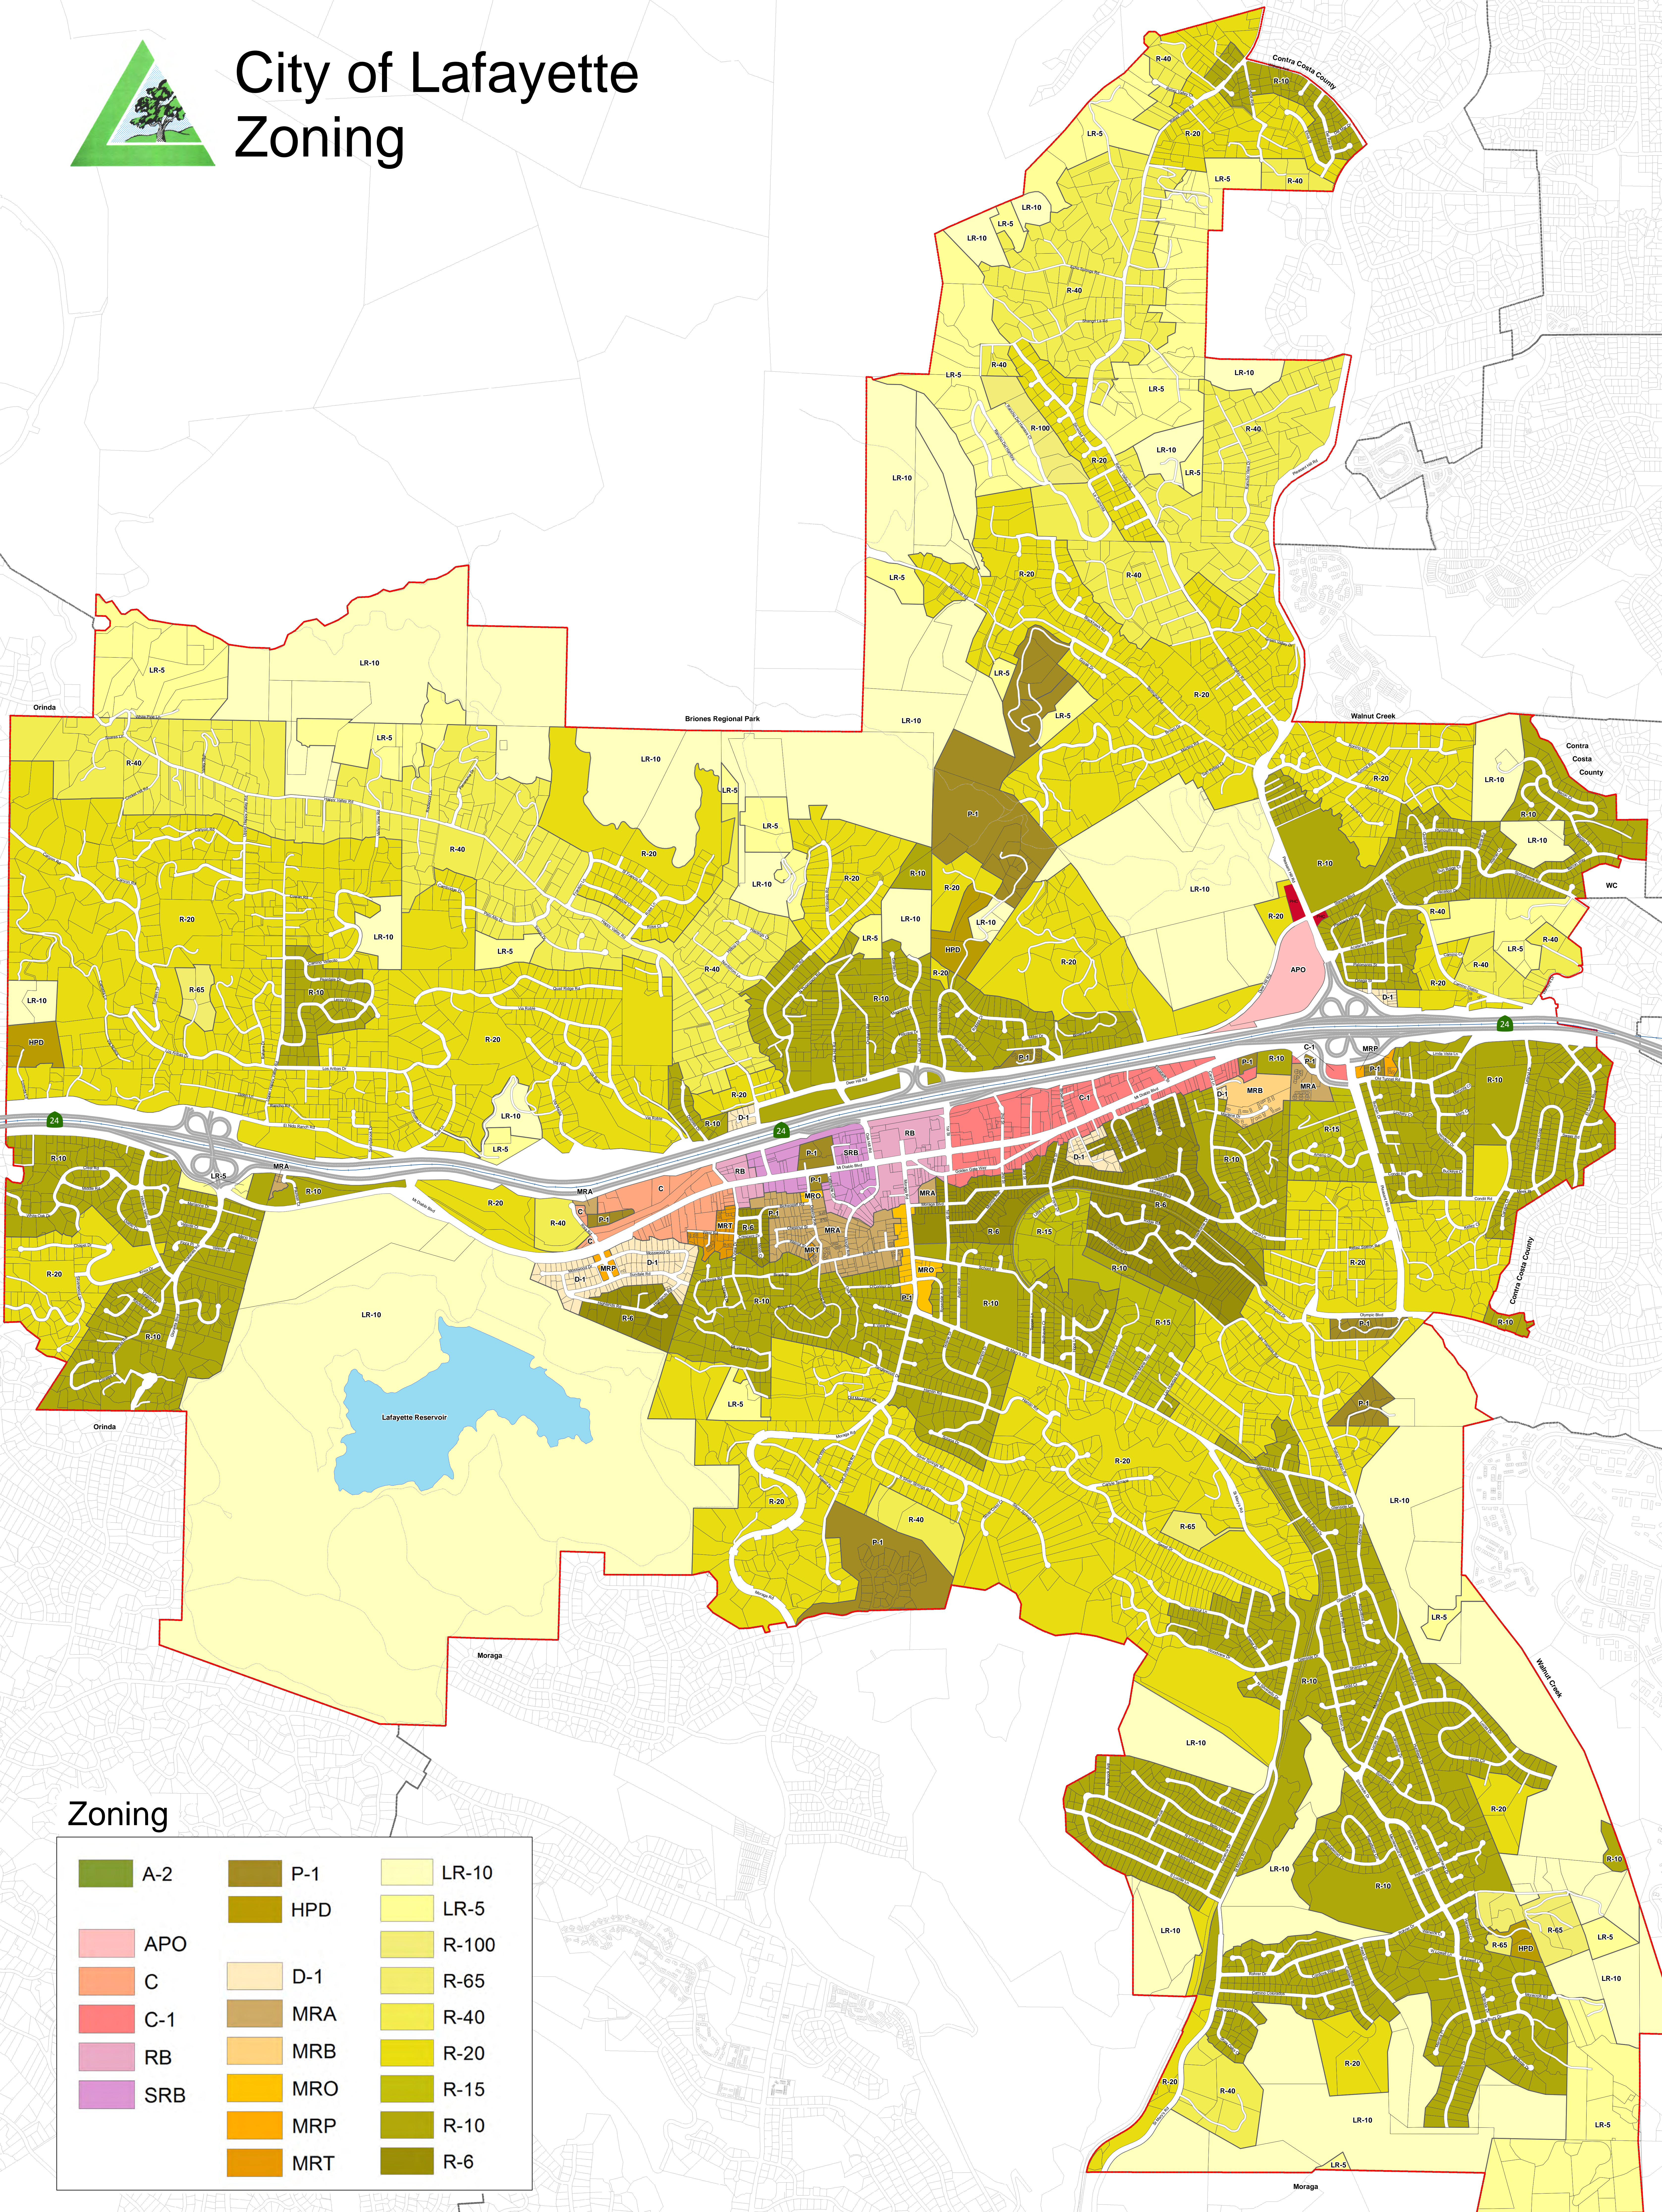

City of Lafayette Zoning

Zoning

A-2	P-1	LR-10
APO	HPD	LR-5
C	D-1	R-100
C-1	MRA	R-65
RB	MRB	R-40
SRB	MRO	R-20
	MRP	R-15
	MRT	R-10
		R-6