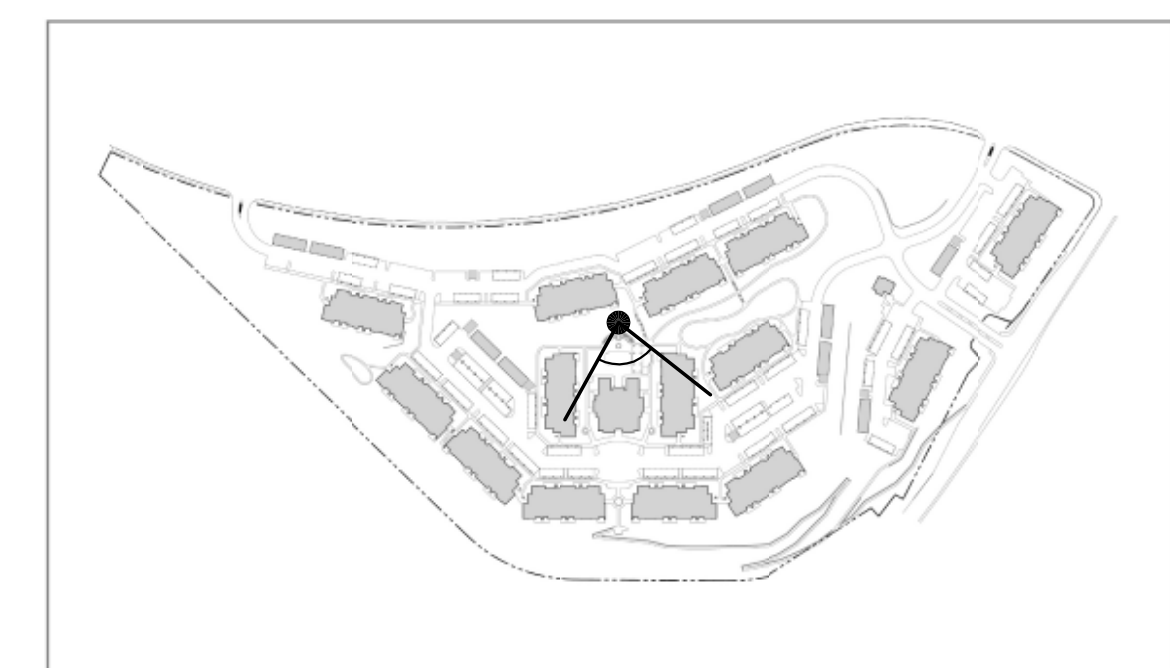

VIEW OF CLUBHOUSE POOL AREA