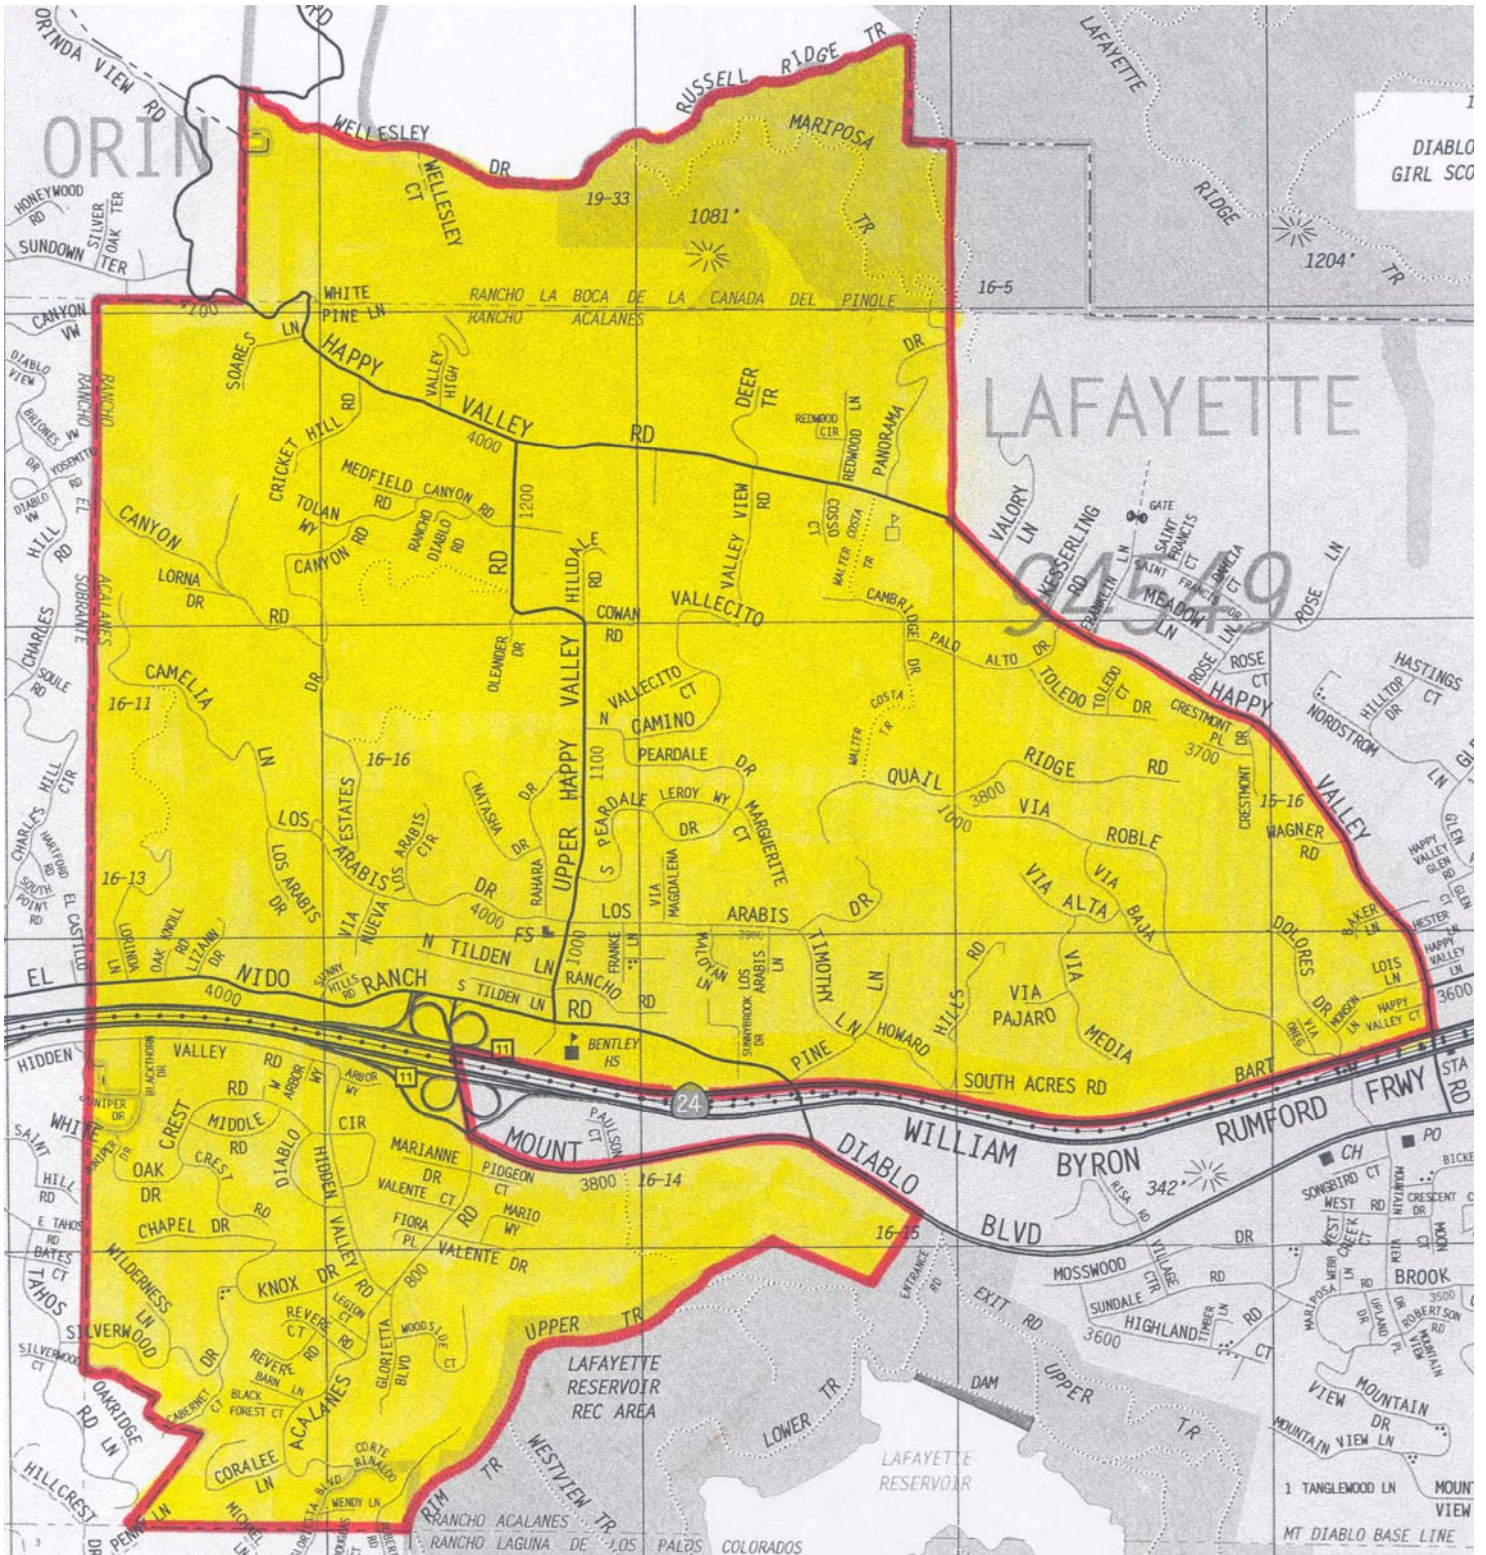

**Very High Fire Hazard Severity Zone
 Mapped by the California Department of Forestry
 Class "A" Roof Assembly Required per HSC §13132.7(d)(1) & LMC §3-505**

Very High Fire Hazard Severity Zone • List of Streets
Mapped by the California Department of Forestry
Class "A" Roof Assembly Required per HSC §13132.7(d)(1) & LMC §3-505

A Acalanes Rd. (Not Ave.) (Via Alta) Arbor Way	K Knox Dr.	Robert Rd. (#47, 48, 49, 51) (Via Roble)
B Baker Ln. Barn Ln. (Via Baja) Black Forest Ct. Blackthorn Dr. Butler Dr.	L Legion Ct. Leroy Way Lizann Dr. Lois Ln. Lorinda Ln. Lorna Dr. Los Arabis Cir. Los Arabis Dr. Los Arabis Ln.	S Silverwood Dr. Soares Ln. South Acres Rd. S. Peardale Rd. S. Tilden Ln. Sunnybrook Dr. Sunnyhills Rd.
C Cabernet Ct. Cambridge Dr. Camelia Ln. Camino Vallecito Canyon Rd. Chapel Dr. Coralee Ln. Corte Rinaldo Cosso Ct. Cowan Rd. Crest Rd. Crestmont Dr. Crestmont Pl. Cricket Hill Rd.	M (Via Magdalena) Maloyen Ln Marguerite Ct. Marianne Dr. Mario Way Medfield Canyon Rd. (Via Media) Middle Rd. Monson Ln.	T Tilden Ln. (N&S) Timothy Ln. Tolan Way Toledo Ct. Toledo Dr.
D Deer Trail Diablo Cir. Dolores Dr.	N Natasha Dr. N. Peardale Dr. N. Tilden Ln. (Via Nueva)	U Upper Happy Valley Rd. (All)
E El Nido Ranch Rd. Estates Dr.	O Oak Knoll Rd. (Via Oneg) Oleander Dr.	V Valente Ct. Valente Dr. Vallecito Ct. Valley High Valley View Rd. Via Alta Via Baja Via Magdalena Via Media Via Nueva Via Oneg Via Pajaro Via Roble
F Fiora Pl. Franke Ln.	P (Via Pajaro) Palo Alto Dr. Panorama Dr. Peardale Dr. (N&S) Pidgeon Ct. Pine Ln.	W Wagner Rd. Wellesley Ct. Wellesley Dr. White Pine Ln. White Oak Dr. Wilderness Ln. Woodside Ct.
G Glorietta Blvd.	Q Quail Ridge Rd.	
H Happy Valley Ct. (All) Happy Valley Rd. Hidden Valley Rd. Hilldale Rd. Howard Hills Rd.	R Rahara Dr. Rancho Rd. Rancho Diablo Rd. Redwood Cir. Redwood Ln. Revere Ct. Revere Rd.	
J Juniper Dr.		