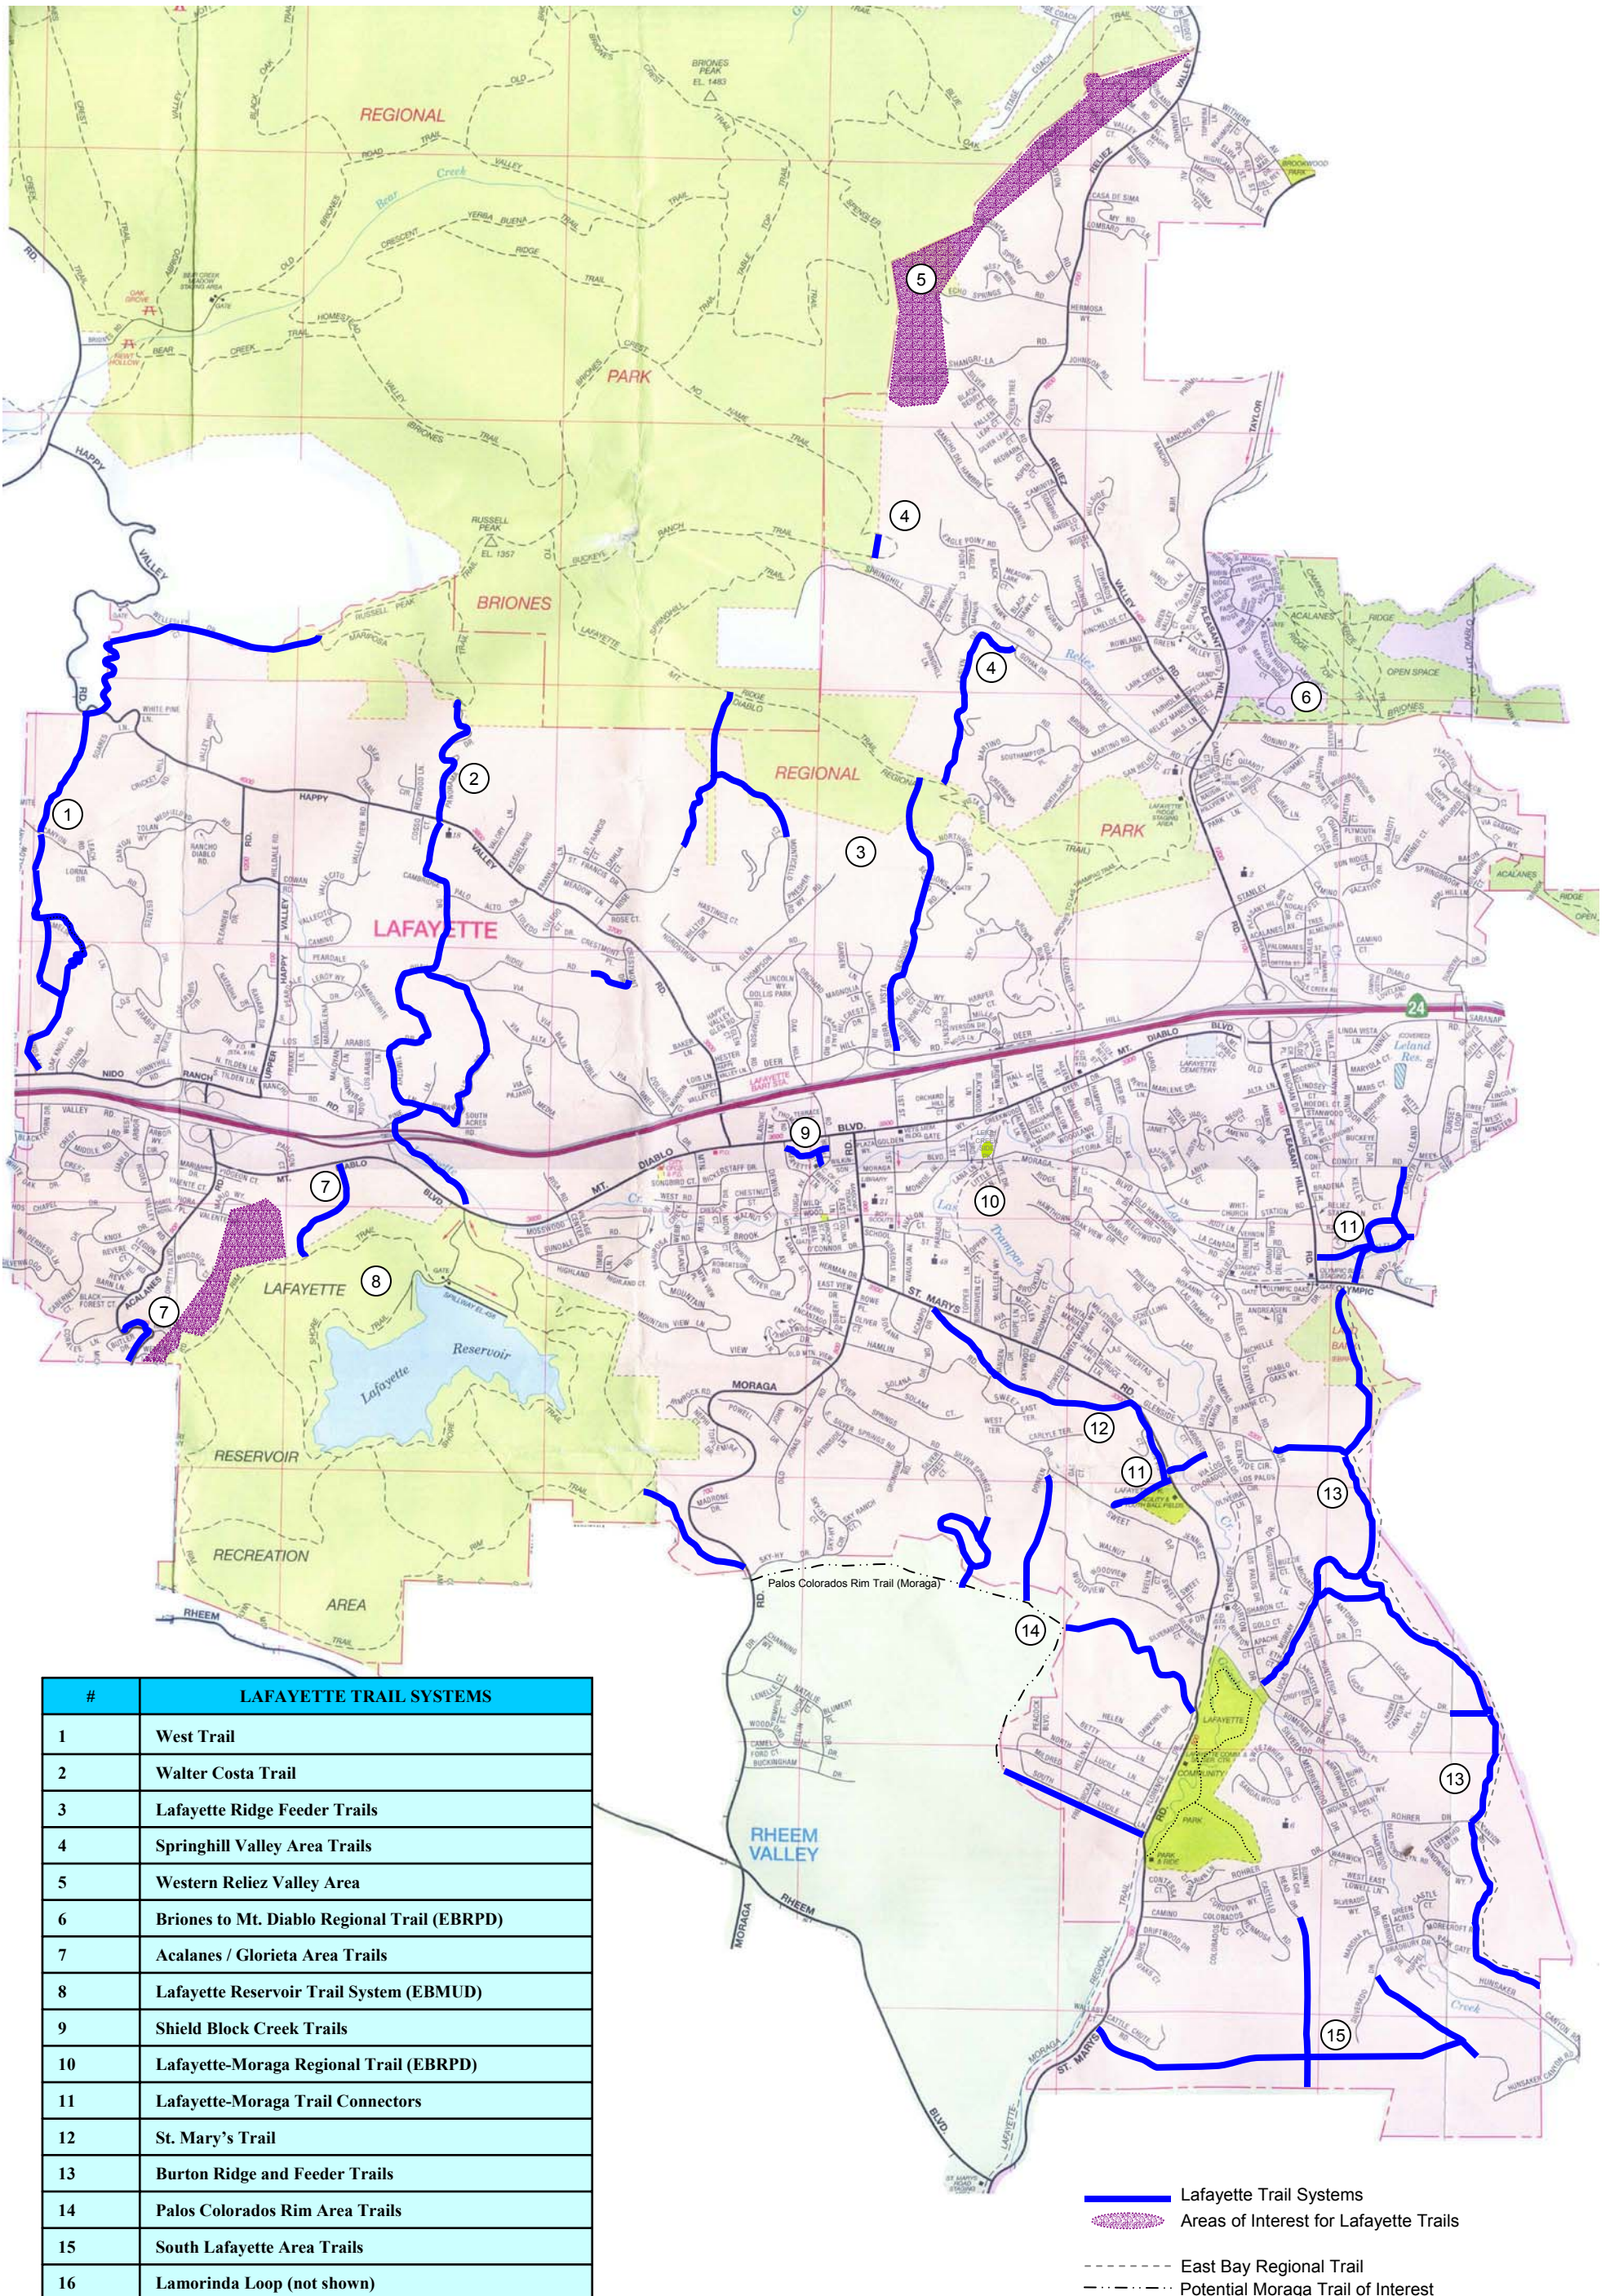

Lafayette Trails Master Plan Map

#	LAFAYETTE TRAIL SYSTEMS
1	West Trail
2	Walter Costa Trail
3	Lafayette Ridge Feeder Trails
4	Springhill Valley Area Trails
5	Western Reliez Valley Area
6	Briones to Mt. Diablo Regional Trail (EBRPD)
7	Acalanes / Glorieta Area Trails
8	Lafayette Reservoir Trail System (EBMUD)
9	Shield Block Creek Trails
10	Lafayette-Moraga Regional Trail (EBRPD)
11	Lafayette-Moraga Trail Connectors
12	St. Mary's Trail
13	Burton Ridge and Feeder Trails
14	Palos Colorados Rim Area Trails
15	South Lafayette Area Trails
16	Lamorinda Loop (not shown)

Revision Date: 11/27/2006

-  Lafayette Trail Systems
-  Areas of Interest for Lafayette Trails
-  East Bay Regional Trail
-  Potential Moraga Trail of Interest