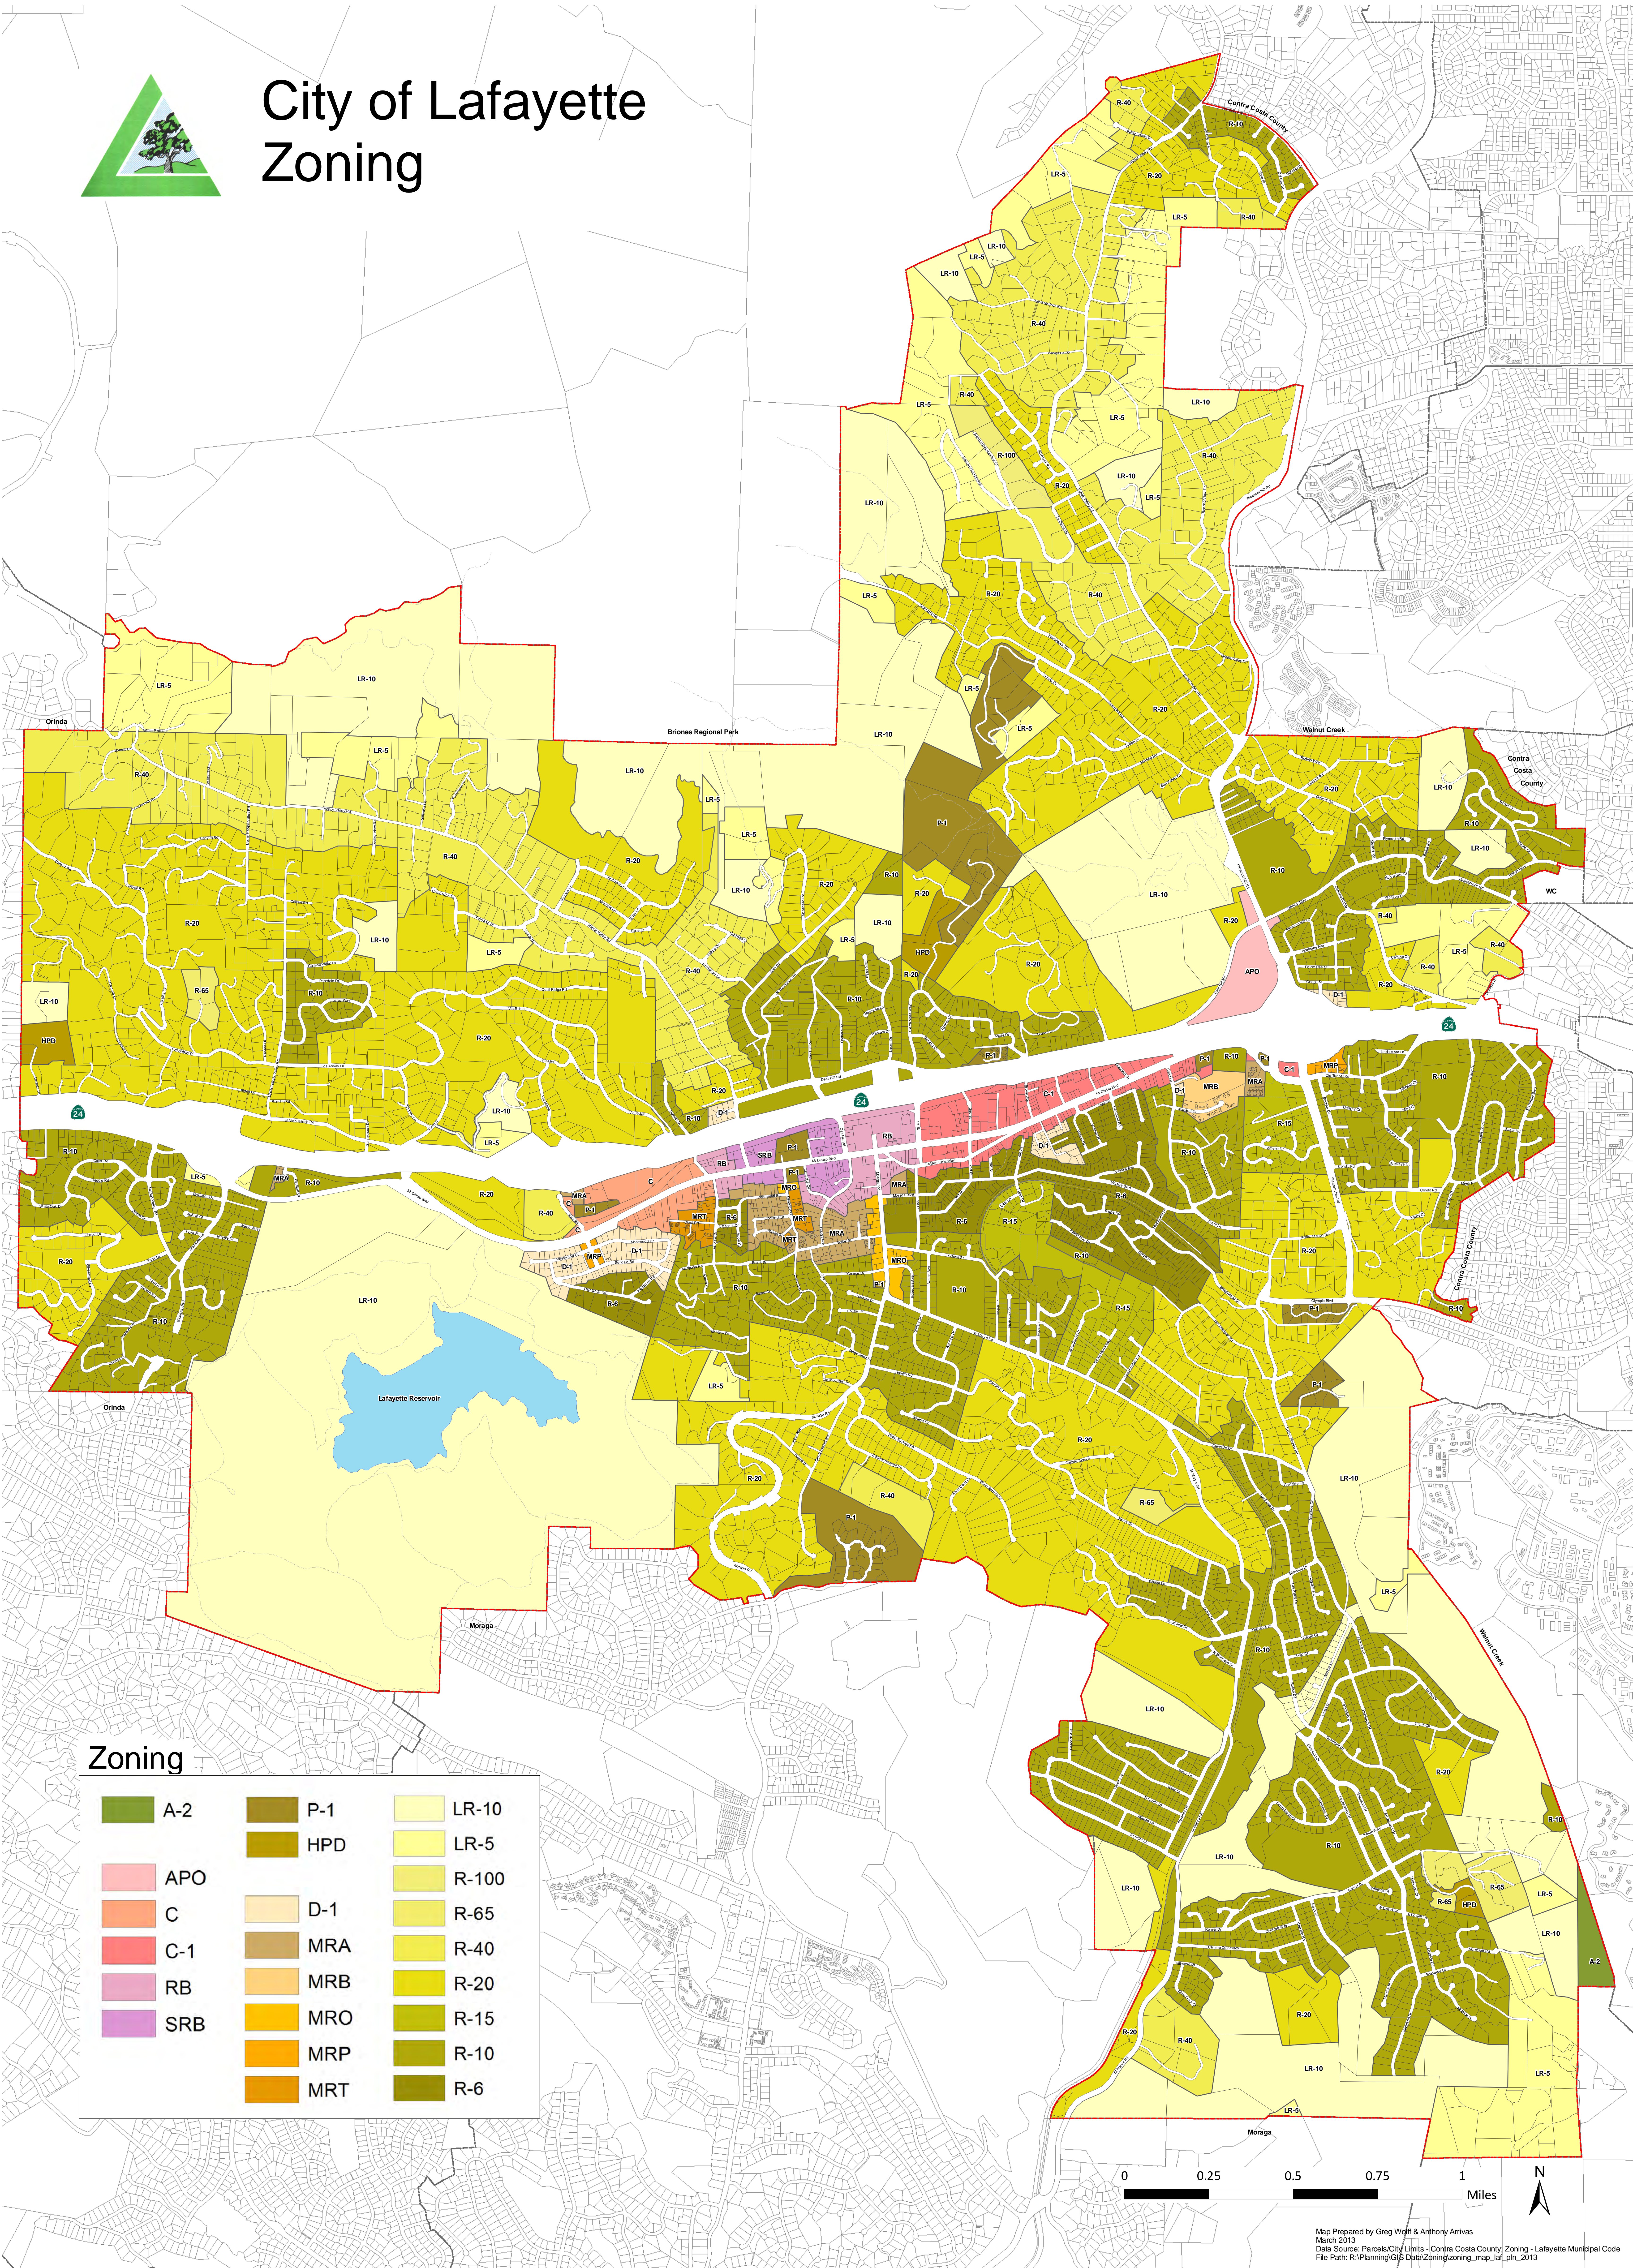

# City of Lafayette Zoning

## Zoning

A-2	P-1	LR-10
APO	HPD	LR-5
C	D-1	R-100
C-1	MRA	R-65
RB	MRB	R-40
SRB	MRO	R-20
	MRP	R-15
	MRT	R-10
		R-6